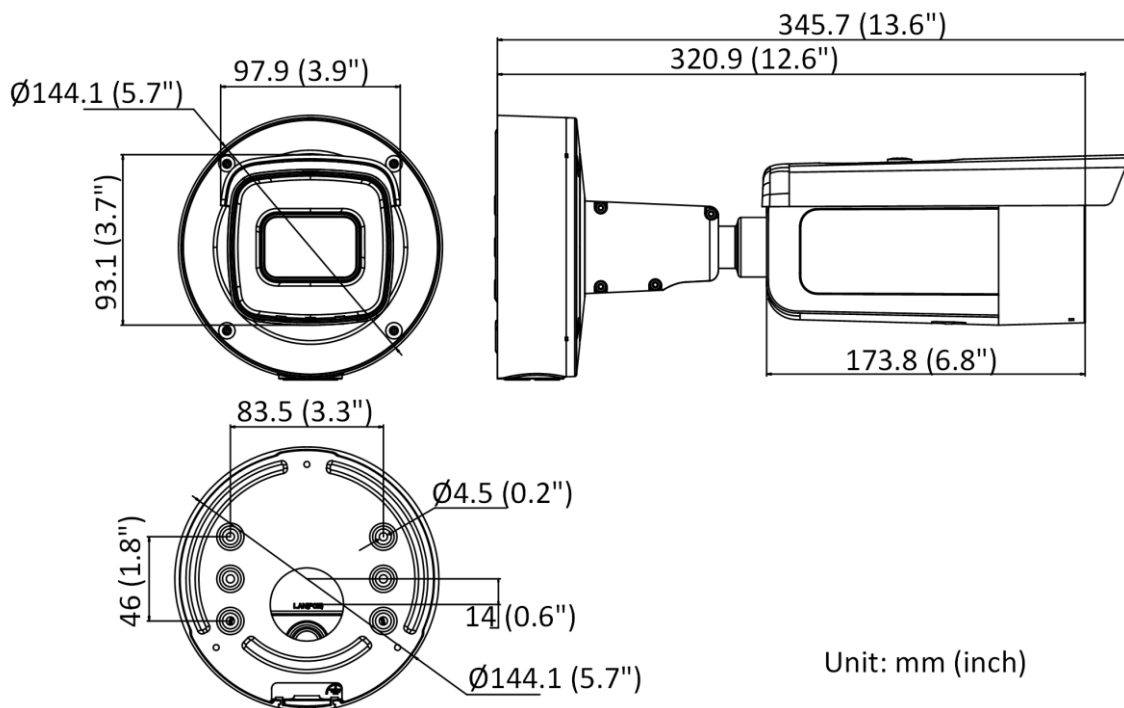

▪ **Dimension**

▪ **Accessory**

▪ **Optional**

DS-1475ZJ-SUS Vertical pole mount	DS-1476ZJ-SUS Corner mount	DS-1275ZJ-S-SUS Vertical pole mount

Headquarters

No.555 Qianmo Road, Binjiang District,
Hangzhou 310051, China
T +86-571-8807-5998
www.hikvision.com

Follow us on social media to get the latest product and solution information.