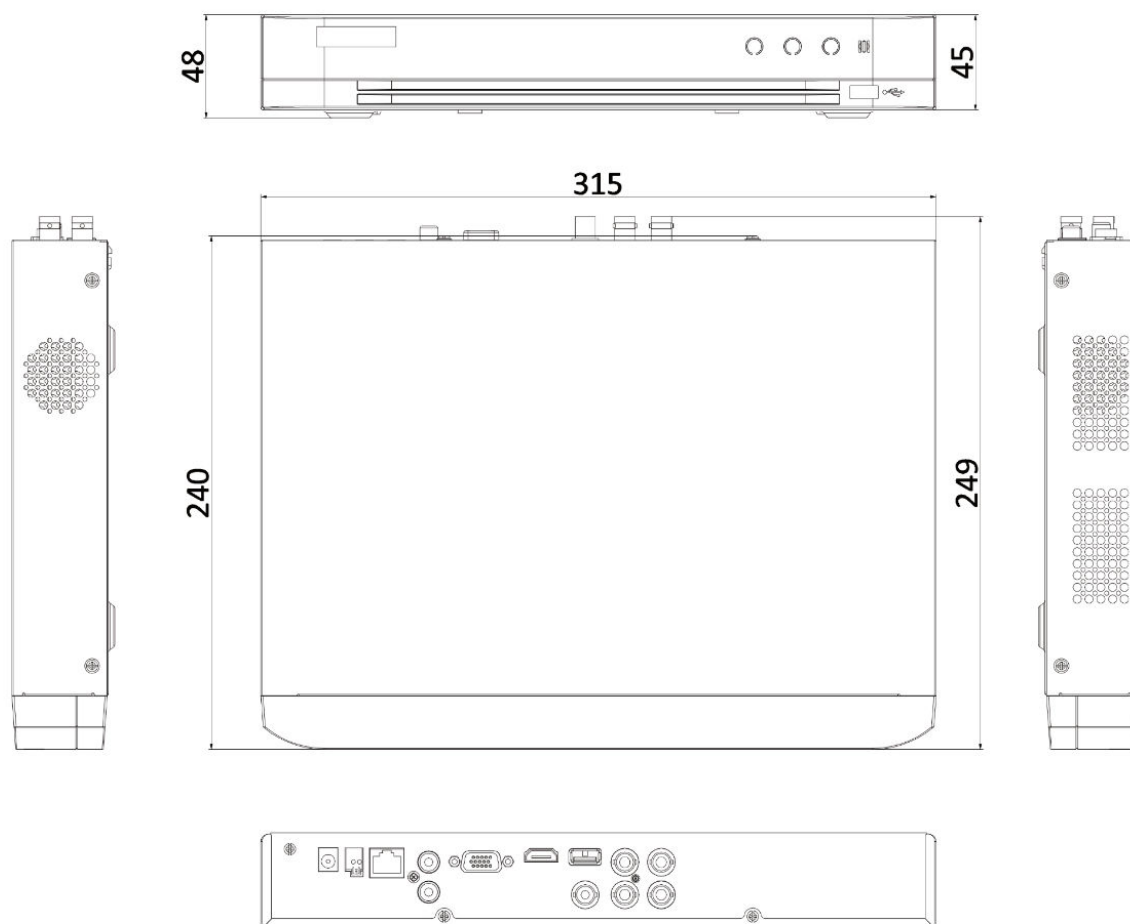

USB Interface	Front panel: 1 × USB 2.0 Rear panel: 1 × USB 2.0
Alarm In/Out	N/A
General	
Power Supply	12 VDC
Consumption	≤ 10 W
Working Temperature	-10 °C to +55 °C (+14 °F to +131 °F)
Working Humidity	10% to 90%
Dimension (W × D × H)	315 × 242 × 45 mm (12.4 × 9.5 × 1.8 inch)
Weight	≤ 1.16 kg (2.6 lb)

Physical Interface

No.	Description	No.	Description
1	VIDEO IN	7	AUDIO IN, RCA connector
2	USB interface	8	LAN network interface
3	VIDEO OUT	9	RS-485 serial interface
4	HDMI interface	10	12 VDC power input
5	VGA interface	11	GND
6	AUDIO OUT, RCA connector		

Dimension

scale/1:1;Unit/mm

Available Model

iDS-7204HUHI-M1/S

Headquarters

No.555 Qianmo Road, Binjiang District,
Hangzhou 310051, China
T +86-571-8807-5998
www.hikvision.com

Follow us on social media to get the latest product and solution information.