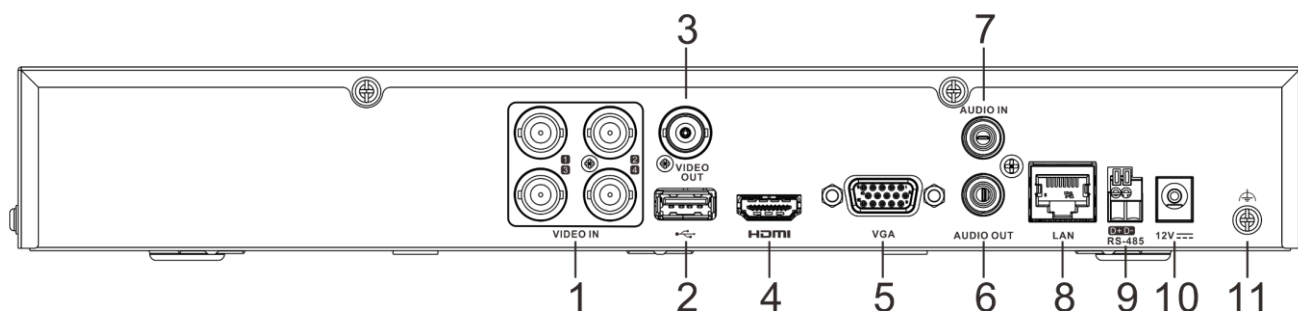

Physical Interface

No.	Description	No.	Description
1	VIDEO IN	7	AUDIO IN, RCA connector
2	USB interface	8	LAN network interface
3	VIDEO OUT	9	RS-485 serial interface
4	HDMI interface	10	12 VDC power input
5	VGA interface	11	GND
6	AUDIO OUT, RCA connector