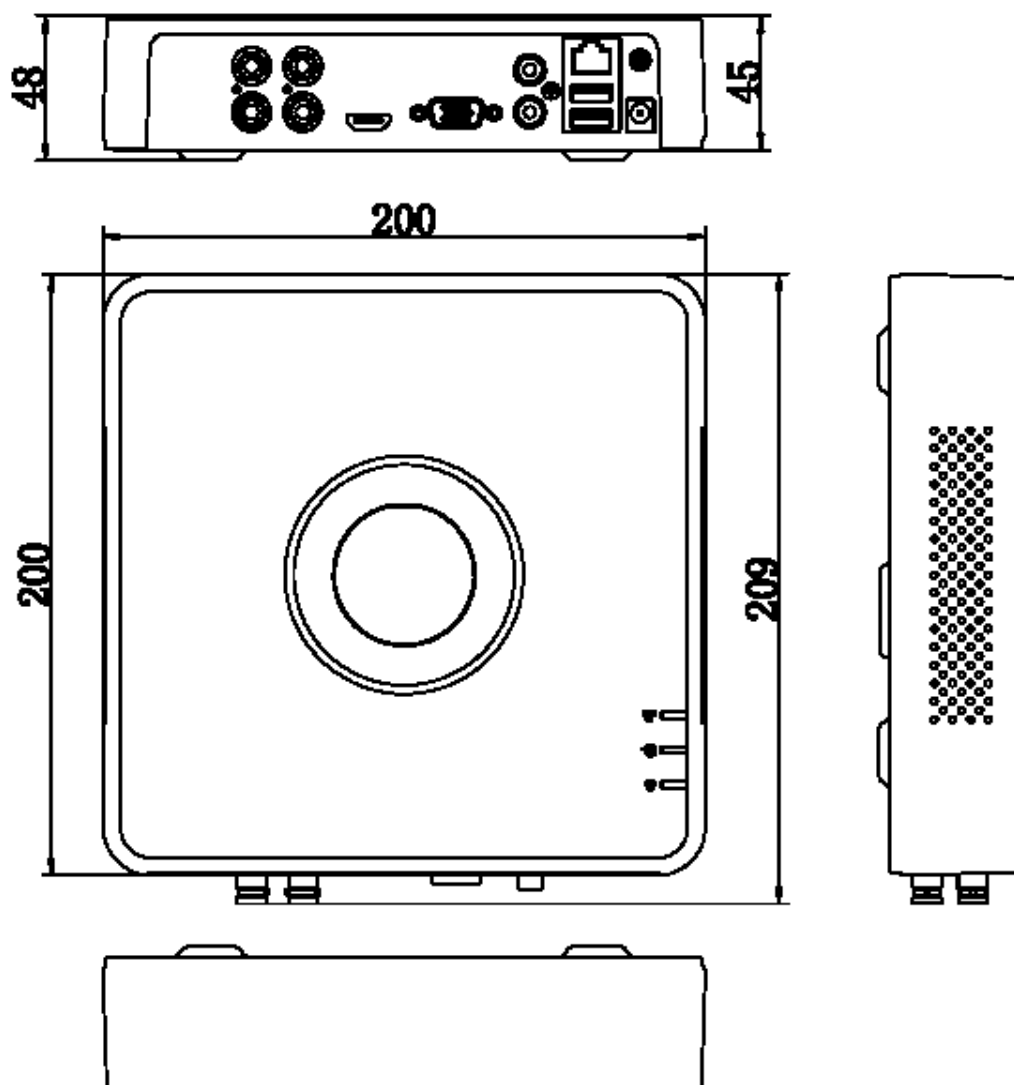

Video and Audio	
IP Video Input	1-ch (up to 5-ch) Enhanced IP mode on: 2-ch (up to 6-ch), each up to 4 Mbps Up to 6 MP resolution Support H.265+/H.265/H.264+/H.264 IP cameras
Analog Video Input	4-ch BNC interface (1.0 Vp-p, 75 Ω), supporting coaxitron connection
HDTVl Input	3K(2960 × 1665)@20 fps, 5 MP(2560 × 1944)@20 fps, 4 MP(2560 × 1440)@30 fps, 4 MP(2560 × 1440)@25 fps, 1080p@30 fps, 1080p@25 fps, 720p@30 fps, 720p@25 fps
AHD Input	5 MP(2592 × 1944)@20 fps, 4 MP(2560 × 1440)@30 fps, 4 MP(2560 × 1440)@25 fps, 1080p@30 fps, 1080p@25 fps, 720p@30 fps, 720p@25 fps
HDCVl Input	5 MP(2592 × 1944)@20 fps, 4 MP(2560 × 1440)@30 fps, 4 MP(2560 × 1440)@25 fps, 1080p@30 fps, 1080p@25 fps, 720p@30 fps, 720p@25 fps
CVBS Input	Support
HDMI Output	1-ch, 1920 × 1080/60Hz, 1280 × 1024/60Hz, 1280 × 720/60Hz
VGA Output	1-ch, 1920 × 1080/60Hz, 1280 × 1024/60Hz, 1280 × 720/60Hz
Video Output Mode	HDMI/VGA simultaneous output
Audio Input	1-ch, RCA (2.0 Vp-p, 1 KΩ) 4-ch via coaxial cable
Audio Output	1-ch, RCA (Linear, 1 KΩ)
Two-Way Audio	1-ch, RCA (2.0 Vp-p, 1 KΩ) (using the first audio input)
Synchronous Playback	4-ch
Network	
Total Bandwidth	72 Mbps
Remote Connection	32
Network Protocol	TCP/IP, PPPoE, DHCP, Hik-Connect, DNS, DDNS, NTP, SADP, NFS, iSCSI, UPnP™, HTTPS, ONVIF
Network Interface	1, RJ45 10/100 Mbps self-adaptive Ethernet interface
Wi-Fi	Connectable to Wi-Fi network by Wi-Fi dongle through USB interface
Auxiliary Interface	
SATA	1 SATA interface
Capacity	Up to 10 TB capacity for each disk
Alarm In/Out	N/A
USB Interface	Real panel: 2 × USB 2.0

Dimension

scale/1:1; Unit/mm

Physical Interface

No.	Description	No.	Description
1	Video and coaxial audio in	5	AUDIO IN, RCA connector
2	HDMI interface	6	LAN network interface and USB interface
3	VGA interface	7	12 VDC power input
4	AUDIO OUT, RCA connector	8	GND