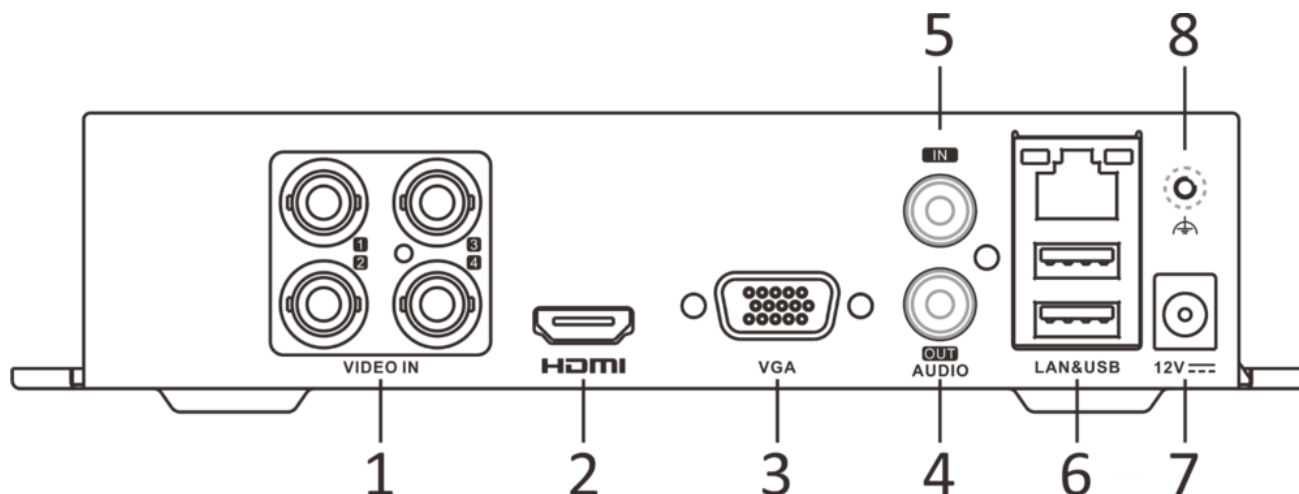

Dimension

scale/1:1; Unit/mm

Physical Interface

No.	Description	No.	Description
1	Video and coaxial audio in	5	AUDIO IN, RCA connector
2	HDMI interface	6	LAN network interface and USB interface
3	VGA interface	7	12 VDC power input
4	AUDIO OUT, RCA connector	8	GND