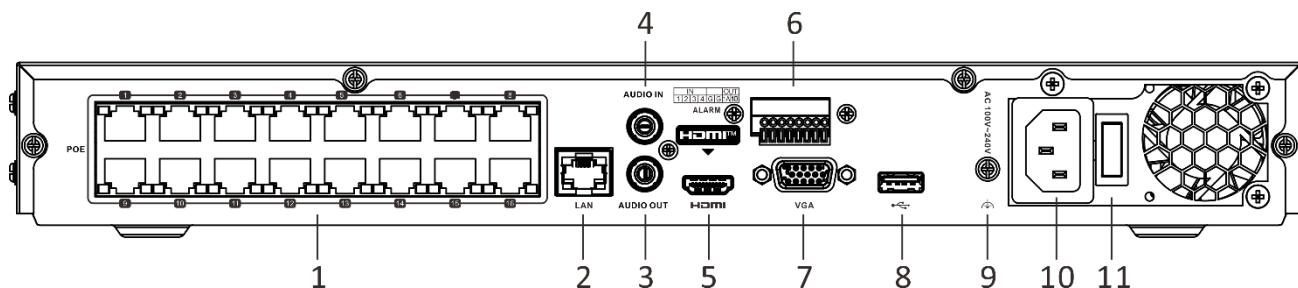

Physical Interface

No.	Description	No.	Description
1	Network interfaces with PoE function	7	VGA interface
2	LAN network interface	8	USB interface
3	AUDIO OUT	9	GND
4	AUDIO IN	10	100 to 240 VAC power supply
5	HDMI interface	11	Power switch
6	Alarm in/alarm out		

Available Model

DS-7616NI-K2/16P

Headquarters

No.555 Qianmo Road, Binjiang District,
Hangzhou 310051, China
T +86-571-8807-5998
www.hikvision.com

Follow us on social media to get the latest product and solution information.