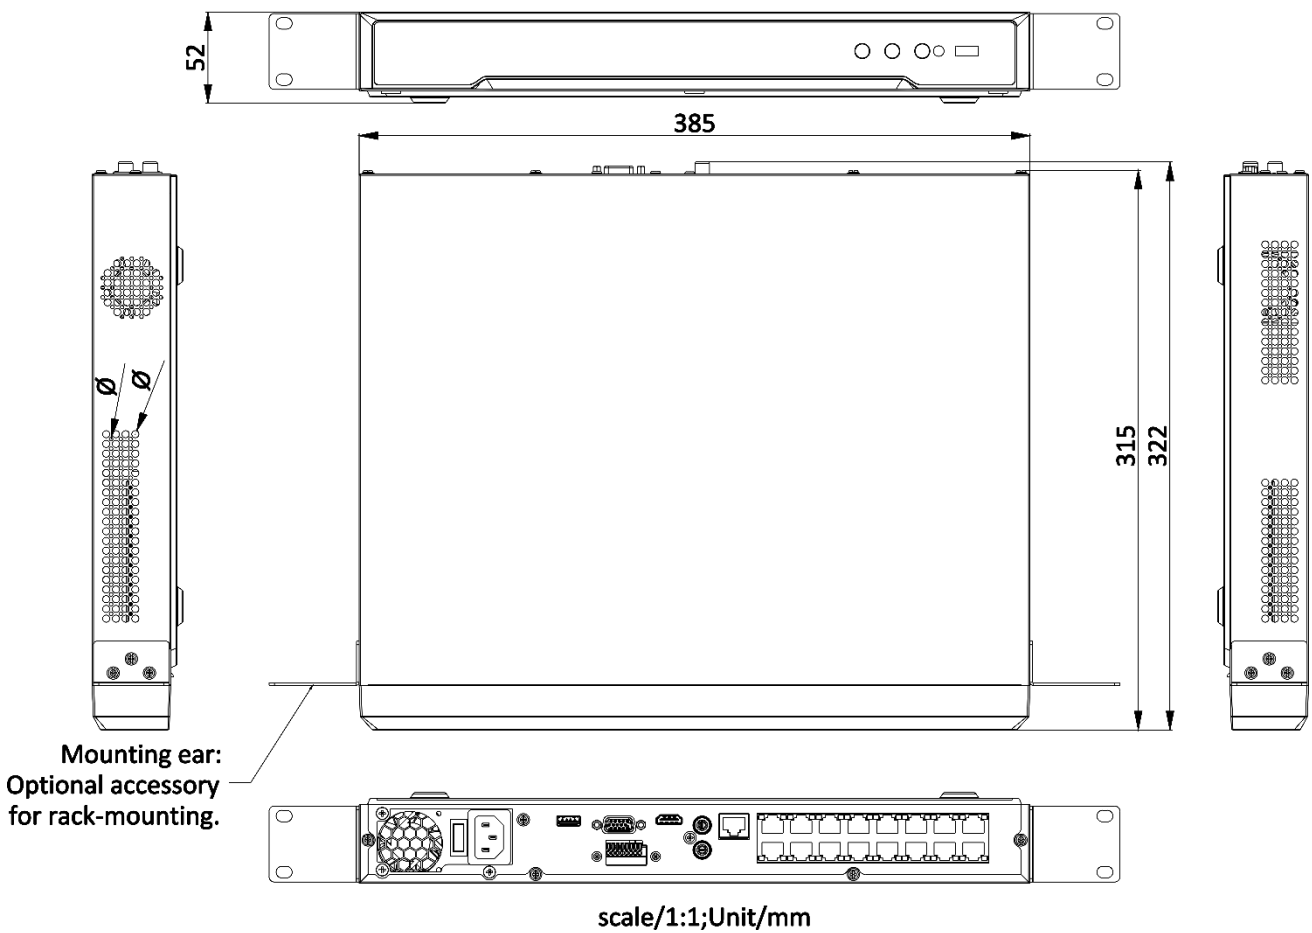

Working Temperature	-10 °C to 55 °C (14 °F to 131 °F)
Working Humidity	10 to 90 %
Dimension (W × D × H)	385 × 315 × 52 mm (15.2" × 12.4" × 2.0")
Weight	≤ 3 kg (without HDD, 6.6 lb.)
Certification	
FCC	Part 15 Subpart B, ANSI C63.4-2014
CE	EN 55032: 2015, EN 61000-3-2, EN 61000-3-3, EN 50130-4, EN 55035: 2017

Dimension