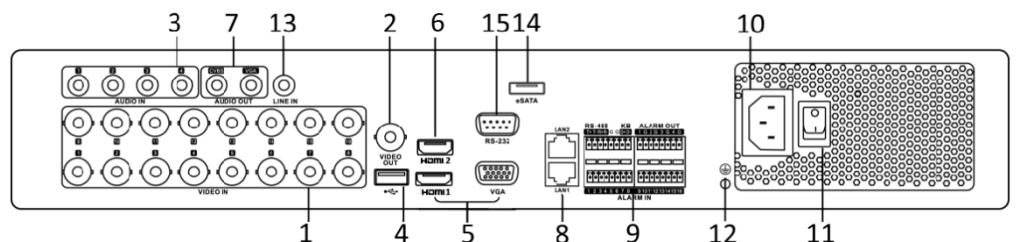

Physical Interfaces

Index	Description	Index	Description
1	VIDEO IN	9	RS-485 Serial Interface, Keyboard Interface, ALARM IN and ALARM OUT
2	VIDEO OUT	10	100 to 240 VAC Power Input
3	AUDIO IN, RCA Connector	11	Power Switch
4	USB Port	12	GND
5	HDMI1/VGA Interface	13	LINE IN
6	HDMI2 Interface	14	eSATA Interface
7	CVBS AUDIO OUT and VGA AUDIO OUT	15	RS-232 Serial Interface
8	LAN1 and LAN2 Network Interfaces