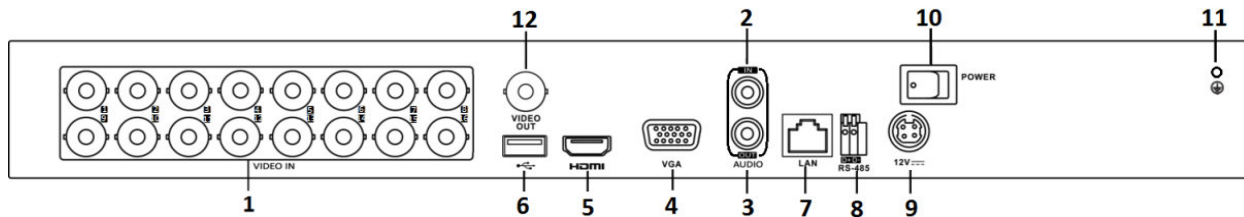

Physical Interfaces

*: The rear panel of DS-7208HQHI-K2 provides 8 video input interfaces.

No.	Description	No.	Description
1	VIDEO IN	7	LAN Network Interface
2	AUDIO IN, RCA Connector	8	RS-485 Serial Interface
3	AUDIO OUT, RCA Connector	9	Power Input
4	VGA Interface	10	Power Switch
5	HDMI Interface	11	GND
6	USB Interface	12	VIDEO OUT