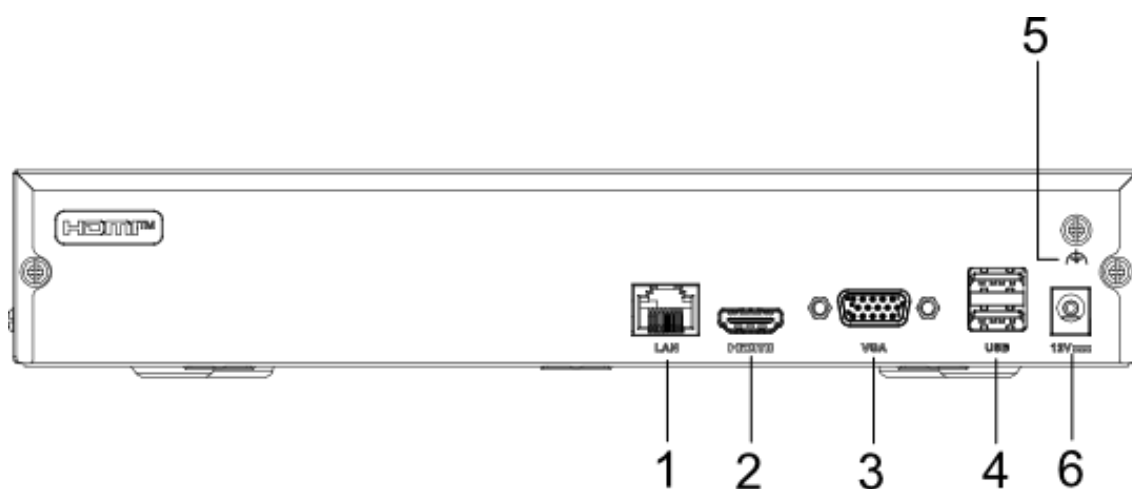

▪ Smart Function

- Supports line crossing and intrusion detection
- Smart search for the selected area in the video; and smart playback to improve the playback efficiency
- Automatically search and add network cameras after device is activated

▪ Network & Ethernet Access

- 1 self-adaptive 10/100 Mbps Ethernet interface
- Hik-Connect for easy network management

▪ Specification

Video and Audio	
IP Video Input	4-ch Up to 6 MP resolution
Incoming Bandwidth	40 Mbps
Outgoing Bandwidth	60 Mbps
HDMI Output	1-ch, 1920 × 1080p/60Hz, 1600 × 1200/60Hz, 1280 × 1024/60Hz, 1280 × 720/60Hz
VGA Output	1-ch, 1920 × 1080p/60Hz, 1600 × 1200/60Hz, 1280 × 1024/60Hz, 1280 × 720/60Hz
Video Output Mode	HDMI/VGA simultaneous output
Decoding	
Decoding Format	H.265+/H.265/ H.264+/H.264
Recording Resolution	6 MP/4 MP/3 MP/1080p/UXGA /720p/VGA/4CIF/DCIF/ 2CIF/CIF/QCIF
Synchronous playback	4-ch
Decoding Capability	4-ch@1080p (30 fps) or 2-ch@4 MP (30 fps) or 1-ch@6 MP (30 fps)
Stream Type	Video, Video & Audio
Network	
Remote Connection	16
Network Protocol	TCP/IP, DHCP, Hik-Connect, DNS, DDNS, NTP, SADP, SMTP, UPnP™
Network Interface	1, RJ-45 10/100Mbps self-adaptive Ethernet interface
Auxiliary Interface	
SATA	1 SATA interface
Capacity	Up to 6TB capacity for each disk
Alarm In/Out	N/A
USB Interface	Rear panel: 2 × USB 2.0
General	
Power Supply	12 VDC, 1.5 A
Consumption	≤ 10 W
Working Temperature	-10 to +55° C (+14 to +131° F)
Working Humidity	10% to 90%
Dimension (W × D × H)	265 × 223 × 48 mm (10.4" × 8.8" × 1.9")
Weight	≤ 1 kg (2.2 lb)
Certification	
CE	EN50130-4, EN 61000-3-2, EN 61000-3-3

▪ **Physical Interface**

No.	Description	No.	Description
1	LAN network interface	4	USB interfaces
2	HDMI interface	5	Power supply
3	VGA interface	6	GND

▪ **Available Model**

DS-7104NI-Q1/M(D)

▪ Dimension

scale/1:1;Unit/mm