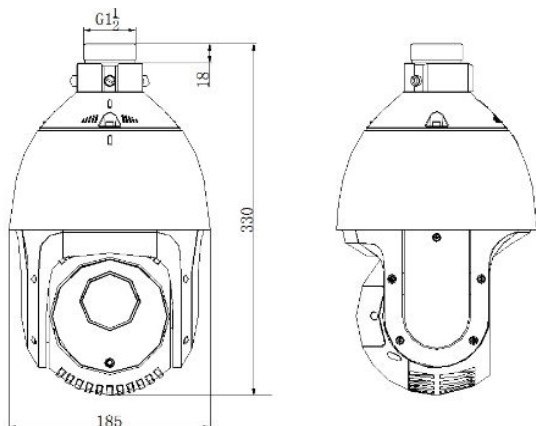

Dimensions

Unit:mm

Accessories