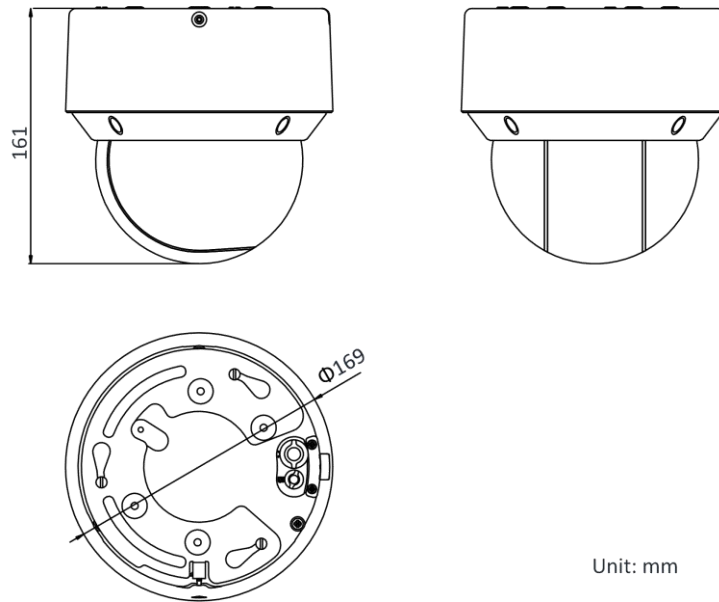

Dimensions

Accessory

Included

Optional