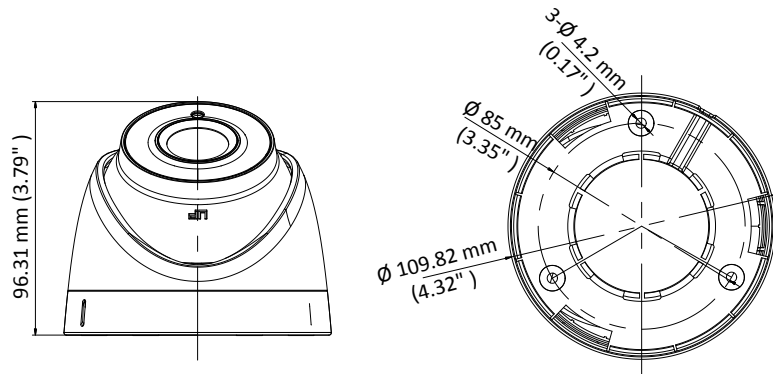

Order Models

DS-2CE78U8T-IT3

Dimension