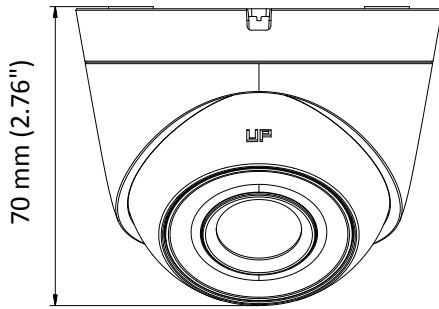

Order Model

DS-2CE76D3T-ITPF

Dimension