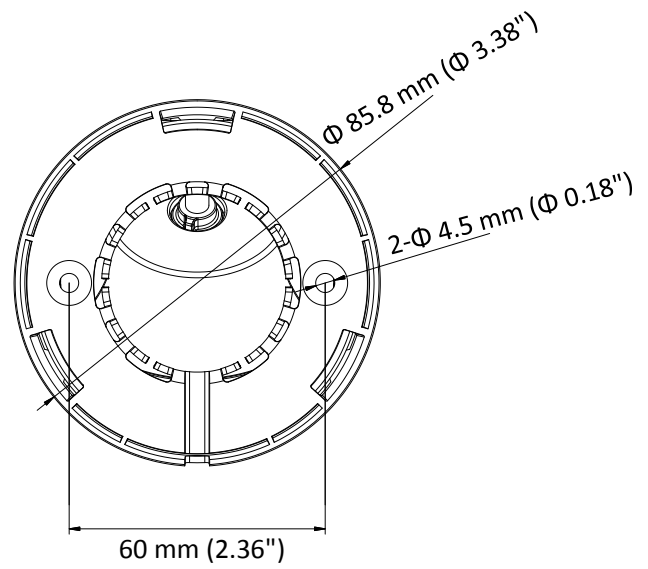

Order Model

DS-2CE76D3T-ITPF

Dimension