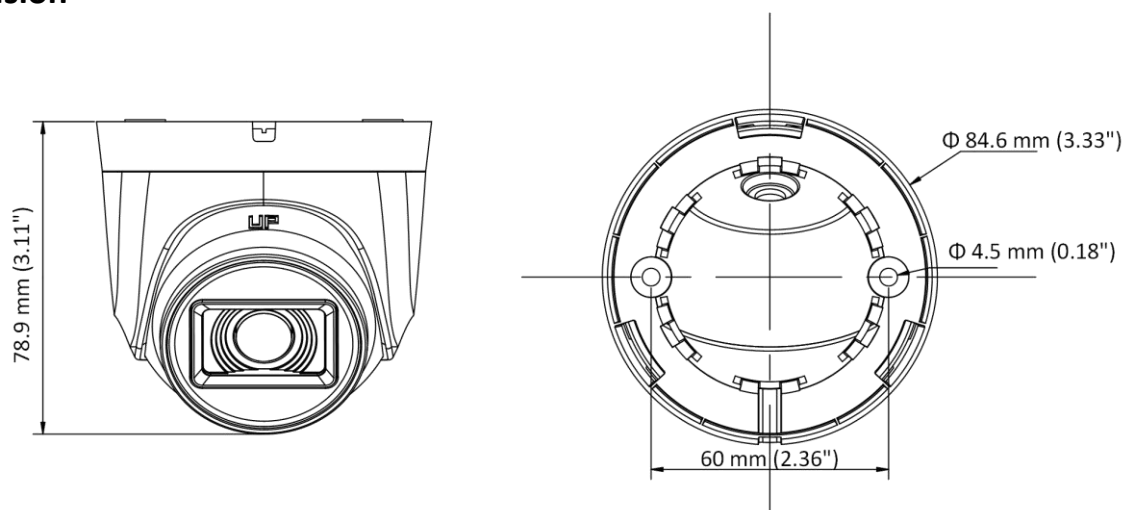

### Key Feature

- High quality imaging with 2 MP, 1920 × 1080 resolution
- 2.8 mm, 3.6 mm fixed lens
- Up to 20 m IR distance for bright night imaging
- One port for four switchable signals (TVI/AHD/CVI/CVBS)

## ▪ Specification

Camera	
Image Sensor	2 MP CMOS
Signal System	PAL/NTSC
Resolution	1920 (H) × 1080 (V)
Frame Rate	TVI: 1080p@25fps/30fps AHD: 1080p@25fps/30fps CVI: 1080p@25fps/30fps CVBS: PAL/NTSC
Min. Illumination	0.02 Lux @ (F1.2, AGC ON), 0 Lux with IR
Shutter Time	PAL: 1/25 s to 1/50,000 s; NTSC: 1/30 s to 1/50,000 s
Lens	2.8 mm, 3.6 mm Fixed Lens
Field of View	2.8 mm, horizontal FOV: 102°, vertical FOV: 55°, diagonal FOV: 123° 3.6 mm, horizontal FOV: 81°, vertical FOV: 42°, diagonal FOV: 100°
Lens Mount	M12
Day & Night	ICR
WDR (Wide Dynamic Range)	Digital WDR
Angle Adjustment	Pan: 0° to 360°, Tilt: 0° to 75°, Rotation: 0° to 360°
Menu	
Image Mode	STD/HIGH-SAT
AGC	Yes
Day/Night Mode	Auto/Color/BW (Black and White)
White Balance	Auto
AE (Auto Exposure) Mode	DWDR, BLC, Global
Noise Reduction	2D DNR
Language	English
Function	Brightness, Mirror, Smart IR, Sharpness
Interface	
Video Output	Switchable TVI/AHD/CVI/CVBS
General	
Operating Conditions	-40°C to 60°C (-40°F to 140°F), Humidity: 90% or less (non-condensing)
Power Supply	12 VDC ± 25%
Consumption	Max. 3.3 W
Material	Plastic
IR Range	Up to 20 m
Communication	HIKVISION-C
Dimension	Φ 84.6 mm × 78.9 mm (Φ 3.33" × 3.11")
Weight	Approx. 195g (0.43 lb.)

## ▪ Dimension