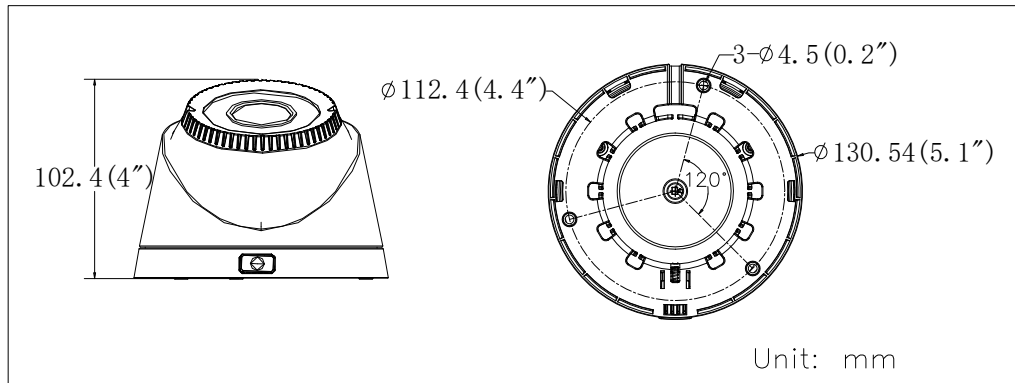

Dimensions