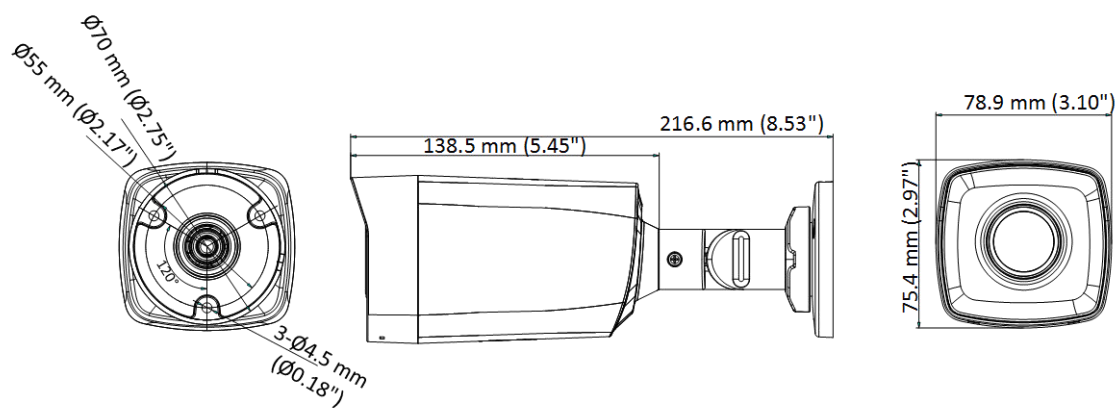

▪ **Available Model**

DS-2CE17D0T-IT1F (C)

▪ **Dimension**

▪ **Accessory**

▪ **Optional**

**DS-1280ZJ-XS
Junction Box**