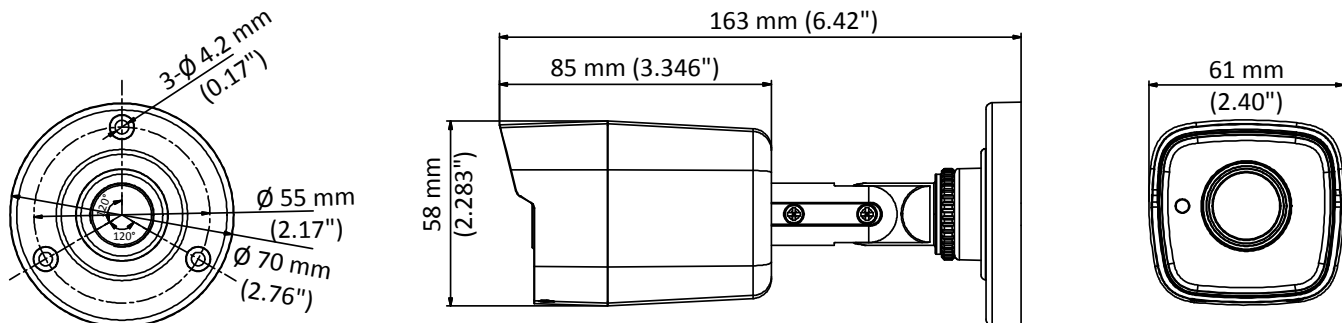

Order Model

DS-2CE16H0T-ITF

Dimension