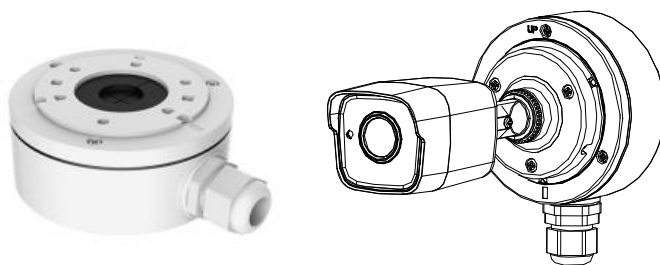

DS-2CE16H0T-ITF 5 MP Bullet Camera

Key Features

- 5 MP high performance COMS
- 2560 × 1944 resolution
- 2.8 mm, 3.6 mm, 6 mm fixed lens
- EXIR 2.0, smart IR, up to 20 m IR distance
- OSD menu, 2D DNR, DWDR
- 4 in 1 video output (switchable TVI/AHD/CVI/CVBS)
- IP67
- Up the coax (HIKVISION-C)

Specification

Camera	
Image Sensor	5 MP CMOS image sensor
Resolution	2560 (H) × 1944 (V)
Min. Illumination	Color: 0.01 Lux @ (F1.2, AGC ON), 0 Lux with IR
Shutter Time	PAL: 1/25 s to 1/50, 000 s NTSC: 1/30 s to 1/50, 000 s
Lens	2.8 mm, 3.6 mm, 6 mm fixed focal lens
Horizontal Field of View	85.5° (2.8 mm), 80.1° (3.6 mm), 57.1° (6 mm)
Lens Mount	M12
Day & Night	IR cut filter
Angle Adjustment	Pan: 0° to 360°; Tilt: 0° to 180°; Rotate: 0° to 360°
Synchronization	Internal synchronization
Frame Rate	PAL: 5 MP@20fps, 4 MP@25fps, 1080p@25fps NTSC: 5 MP@20fps, 4 MP@30fps, 1080p@30fps
Menu	
AGC	Support
D/N Mode	Auto/Color/BW (Black and White)
White Balance	ATW/MWB
BLC	Support
DWDR (Digital Wide Dynamic Range)	Support
Language	English
Functions	Brightness, Sharpness, DNR , Mirror, Smart IR
Interface	
Video Output	1 HD analog output
Switch Button	TVI/AHD/CVI/CVBS
General	
Operating Conditions	-40 °C to 60 °C (-40 °F to 140 °F), humidity: 90% or less (non-condensation)
Power Supply	12 VDC ±25%
Power Consumption	Max. 4.3 W
Protection Level	IP67
Material	Metal
IR Range	Up to 20 m
Communication	Up the coax, Protocol: HIKVISION-C (TVI output)
Dimensions	58 mm × 61 mm × 163 mm (2.28" × 2.40" × 6.42")
Weight	Approx. 350 g (0.77 lb.)

Order Model

DS-2CE16H0T-ITF

Dimension

Accessory

DS-1280ZJ-XS Junction Box

Distributed by

HIKVISION

Headquarters