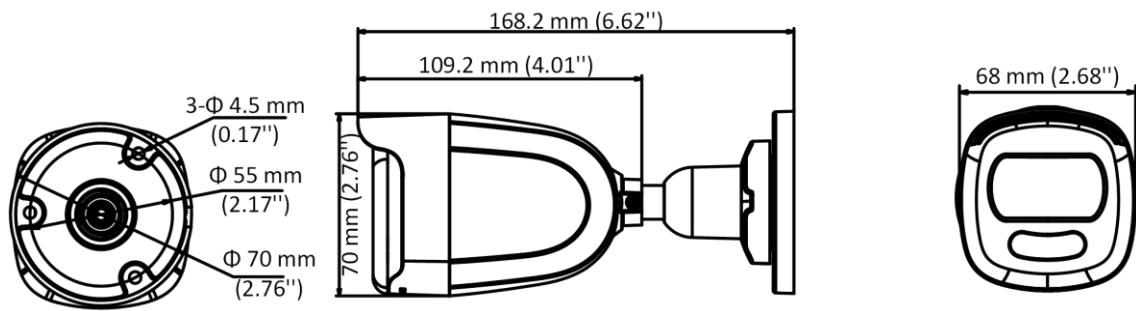

DS-2CE10HFT-F 5 MP Full Time Color Camera

ColorVu

- 5 MP, 2560 × 1944 resolution
- 24-hour color image
- 130 dB true WDR, 3D DNR
- 3.6 mm, 6 mm fixed focal lens
- Smart Light, up to 20 m white light distance
- 4 in 1 video output (switchable TVI/AHD/CVI/CVBS)
- IP67

Specification

Camera	
Image Sensor	5 MP CMOS
Signal System	PAL/NTSC
Resolution	2560 (H) × 1944 (V)
Frame Rate	TVI: 5MP@20fps, 4MP@30fps, 4MP@25fps, 1080p@30fps, 1080p@25fps CVI: 4MP@30fps, 4MP@25fps AHD: 5MP@20fps, 4MP@30fps, 4MP@25fps CVBS: PAL/NTSC
Min. illumination	0.0005 Lux @ (F1.0, AGC ON), 0 Lux with White Light
Shutter Time	PAL: 1/25 s to 1/50, 000 s NTSC: 1/30 s to 1/50, 000 s
Slow Shutter	Max. 16 times
Lens	3.6 mm, 6 mm fixed lens
Horizontal Field of View	80.1° (3.6 mm), 49.3° (6 mm)
Lens Mount	M16
Day & Night	Color
WDR (Wide Dynamic Range)	≥130 dB
Angle Adjustment	Pan: 0 to 360°, Tilt: 0 to 90°, Rotation: 0 to 360°
Menu	
White Light	Auto/Off
Image Mode	STD/HIGH-SAT
AGC	Yes
Day/Night Mode	Color
White Balance	Auto/Manual
AE (Auto Exposure) Mode	WDR/BLC/HLC/Global/HLS/Anti-banding
Privacy Mask	4 programmable privacy masks
Motion Detection	4 programmable motion areas
Noise Reduction	3D DNR
Language	English
Function	Brightness, Sharpness, Mirror, Smart Light
Interface	
Video Output	Switchable TVI/AHD/CVI/CVBS
General	
Operating Conditions	-40 °C to 60 °C (-40 °F to 140 °F), humidity 90% or less (non-condensing)
Power Supply	12 VDC ± 25% <i>*You are recommended to use one power adapter to supply the power for one camera.</i>
Power Consumption	Max. 3.5 W
Protection Level	IP67
Material	Metal
White Light Range	Up to 20 m

Communication	HIKVISION-C
Dimensions	68 mm × 70 mm × 168.2 mm (2.68" × 2.76" × 6.62")
Weight	Approx. 350 g (0.77 lb.)

Available Model

DS-2CE10HFT-F

Dimension

Accessory

**DS-1280ZJ-XS
Junction Box**

Distributed by