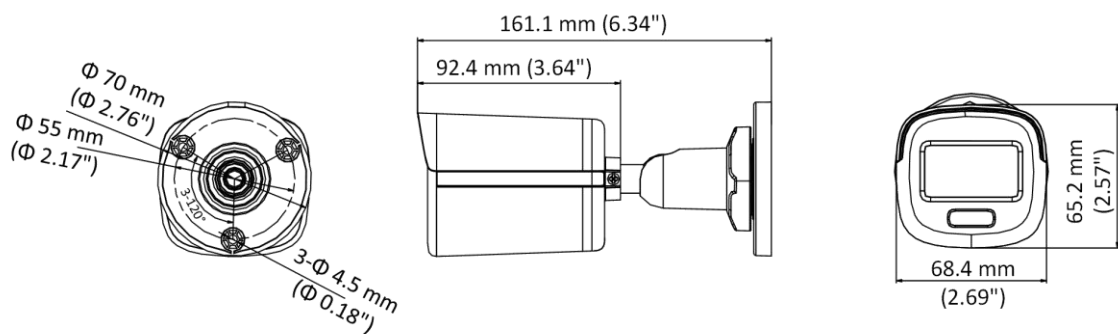

▪ Specification

Camera	
Image Sensor	2 MP CMOS
Max. Resolution	1920 (H) × 1080 (V)
Min. Illumination	0.001 Lux @ (F1.0, AGC ON), 0 Lux with white light
Shutter Time	PAL: 1/25 s to 1/50,000 s; NTSC: 1/30 s to 1/50,000 s
Angle Adjustment	Pan: 0° to 360°, Tilt: 0° to 90°, Rotation: 0° to 360°
Signal System	PAL/NTSC
Light Alarm	Solid Light Alarm (White Light)
Lens	
Lens Type	2.8 mm, 3.6 mm, 6 mm fixed focal lens
Focal Length & FOV	2.8 mm, horizontal FOV: 98°, vertical FOV: 51°, diagonal FOV: 115° 3.6 mm, horizontal FOV: 76°, vertical FOV: 41°, diagonal FOV: 90° 6 mm, horizontal FOV: 50°, vertical FOV: 27°, diagonal FOV: 58°
Lens Mount	M12
Illuminator	
Supplement Light Type	White Light
Supplement Light Range	Up to 20 m
Smart Supplement Light	Yes
Supplement Light Type	White Light
Image	
Image Parameters Switch	STD/HIGH-SAT/HIGHLIGHT
Image Settings	Brightness, Mirror, Sharpness, Anti-Banding, AGC
Frame Rate	TVI: 1080p@25fps/30fps CVI: 1080p@25fps/30fps AHD: 1080p@25fps/30fps CVBS: PAL/NTSC
Day/Night Mode	Color
Wide Dynamic Range (WDR)	Digital WDR
Image Enhancement	DWDR, BLC, HLC, Global
Noise Reduction	3D DNR/2D DNR
White Balance	Auto/Manual
Interface	
Video Output	Switchable TVI/AHD/CVI/CVBS
General	
Material	Metal
Dimension	161.1 mm × 70 mm × 70 mm (6.34" × 2.76" × 2.76")
Weight	Approx. 395 g (0.87 lb)
Operating Condition	-40°C to 60°C (-40°F to 140°F), Humidity: 90% or less (non-condensing)
Communication	HIKVISION-C
Language	English
Power	12 VDC ± 25%, Max. 2.4 W *You are recommended to use one power adapter to supply the power for one camera.

Approval

Protection	IP67
------------	------

▪ **Available Model**

DS-2CE10DF0T-F(2.8mm)

DS-2CE10DF0T-F(3.6mm)

DS-2CE10DF0T-F(6mm)

▪ **Dimension**

▪ **Accessory**