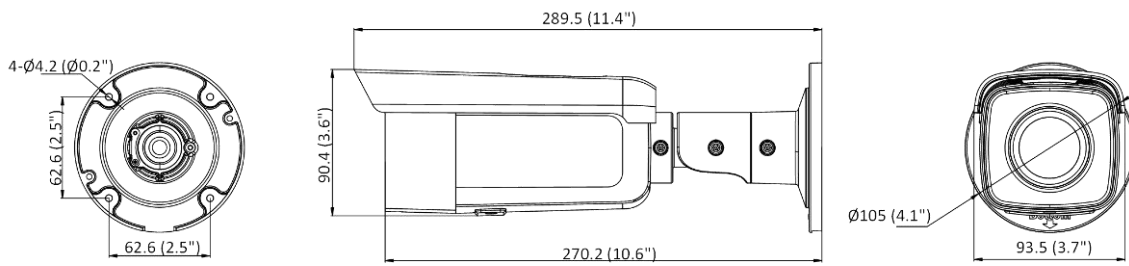

Storage Conditions	-30 °C to 60 °C (-22 °F to 140 °F). Humidity 95% or less (non-condensing)
Startup and Operating Conditions	-30 °C to 60 °C (-22 °F to 140 °F). Humidity 95% or less (non-condensing)
Material	Front cover: metal, back cover: metal
Camera Dimension	Ø105 × 289.5 mm (Ø4.1" × 11.4")
Package Dimension	385 × 190 × 180 mm (15.2" × 7.5" × 7.1")
Camera Weight	Approx. 1190 g (2.6 lb.)
With Package Weight	Approx. 1700 g (3.7 lb.)
Approval	
EMC	FCC (47 CFR Part 15, Subpart B); CE-EMC (EN 55032: 2015, EN 61000-3-2:2019, EN 61000-3-3:2013+A1:2019, EN 50130-4: 2011 +A1: 2014); RCM (AS/NZS CISPR 32: 2015); IC (ICES-003: Issue 7)
Safety	UL (UL 62368-1); CB (IEC 62368-1:2014+A11) CE-LVD (EN 62368-1:2014/A11:2017)
Environment	CE-RoHS (2011/65/EU); WEEE (2012/19/EU); Reach (Regulation (EC) No 1907/2006)
Protection	IP67 (IEC 60529-2013)

▪ Available Model

DS-2CD2T87G2-L (2.8/4/6 mm)

▪ Typical Application

Hikvision products are classified into three levels according to their anti-corrosion performance. Refer to the following description to choose for your using environment.

▪ **Dimension**

Unit: mm (inch)

▪ **Accessory**

▪ **Optional**

DS-1280ZJ-S Junction Box	DS-1275ZJ-S-SUS Vertical Pole Mount	DS-1260ZJ Junction Box
		
		

Distributed by

**HIKVISION®****Headquarters**

No.555 Qianmo Road, Binjiang District,
Hangzhou 310051, China
T +86-571-8807-5998
overseasbusiness@hikvision.com