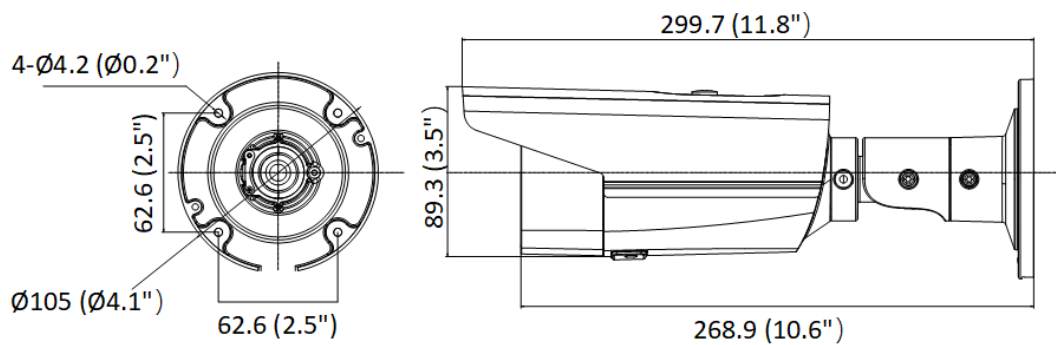

This model has NO SPECIFIC PROTECTION.

Level	Description
Top-level protection	Hikvision products at this level are equipped for use in areas where professional anti-corrosion protection is a must. Typical application scenarios include coastlines, docks, chemical plants, and more.
Moderate protection	Hikvision products at this level are equipped for use in areas with moderate anti-corrosion demands. Typical application scenarios include coastal areas about 2 kilometers (1.24 miles) away from coastlines, as well as areas affected by acid rain.
No specific protection	Hikvision products at this level are equipped for use in areas where no specific anti-corrosion protection is needed.

▪ **Dimension**

Unit: mm (inch)

▪ **Accessory**

▪ **Optional**

DS-1260ZJ Junction Box	DS-1280ZJ-S Junction Box	DS-1275ZJ-SUS Vertical Pole Mount	DS-1275ZJ-S-SUS Vertical Pole Mount	DS-1276ZJ-SUS Corner Mount