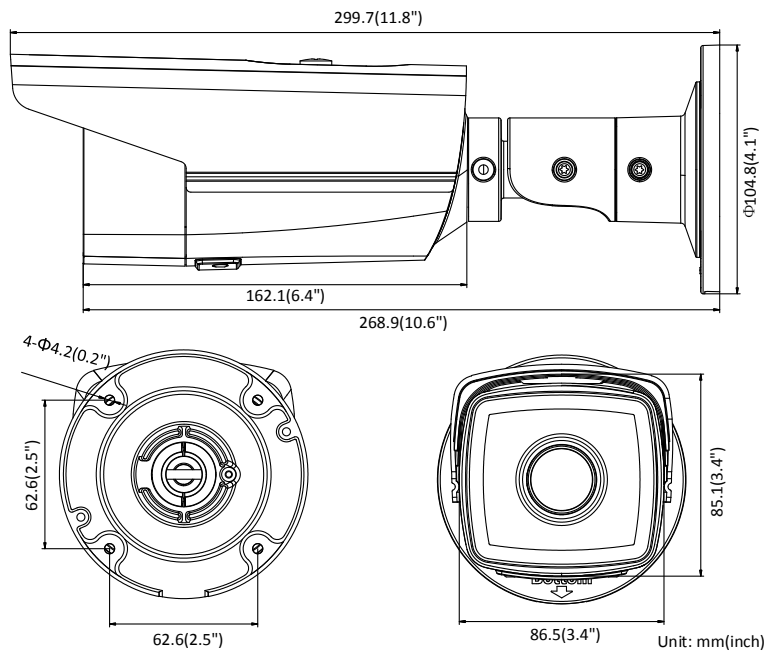

Weight	Camera: 1200 g (2.7 lb.)

Available Models

DS-2CD2T45FWD-I5(2.8/4/6/8/12 mm), DS-2CD2T45FWD-I8(2.8/4/6/8/12 mm)

Dimension

Accessory

DS-1260ZJ(Black)
Junction Box