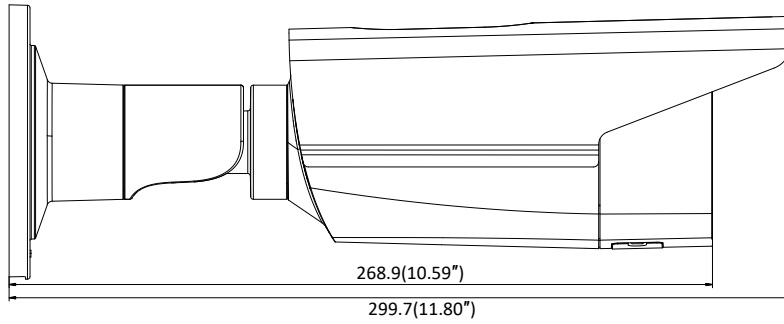

Available Model:

DS-2CD2T43G0-I5 (2.8/4/6/8 mm), DS-2CD2T43G0-I8 (2.8/4/6/8 mm)

Dimension

Unit: mm (inch)