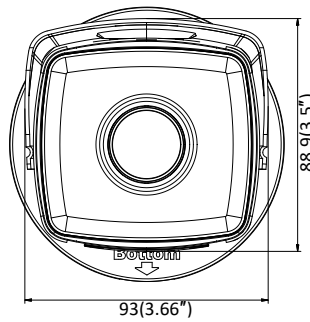

Available Model:

DS-2CD2T43G0-I5 (2.8/4/6/8 mm), DS-2CD2T43G0-I8 (2.8/4/6/8 mm)

Dimension

Unit: mm (inch)