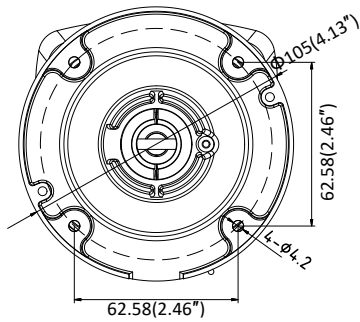

Available Model:

DS-2CD2T43G0-I5 (2.8/4/6/8 mm), DS-2CD2T43G0-I8 (2.8/4/6/8 mm)

Dimension

Unit: mm (inch)