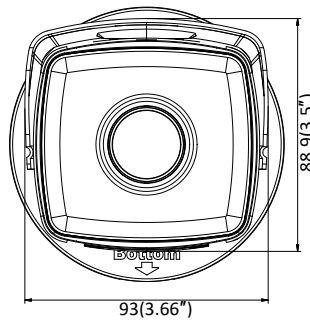

Available Model:

DS-2CD2T43G0-I5 (2.8/4/6/8 mm), DS-2CD2T43G0-I8 (2.8/4/6/8 mm)

Dimension

Unit: mm (inch)