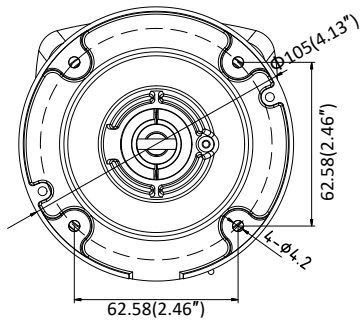

Available Model:

DS-2CD2T43G0-I5 (2.8/4/6/8 mm), DS-2CD2T43G0-I8 (2.8/4/6/8 mm)

Dimension

Unit: mm (inch)