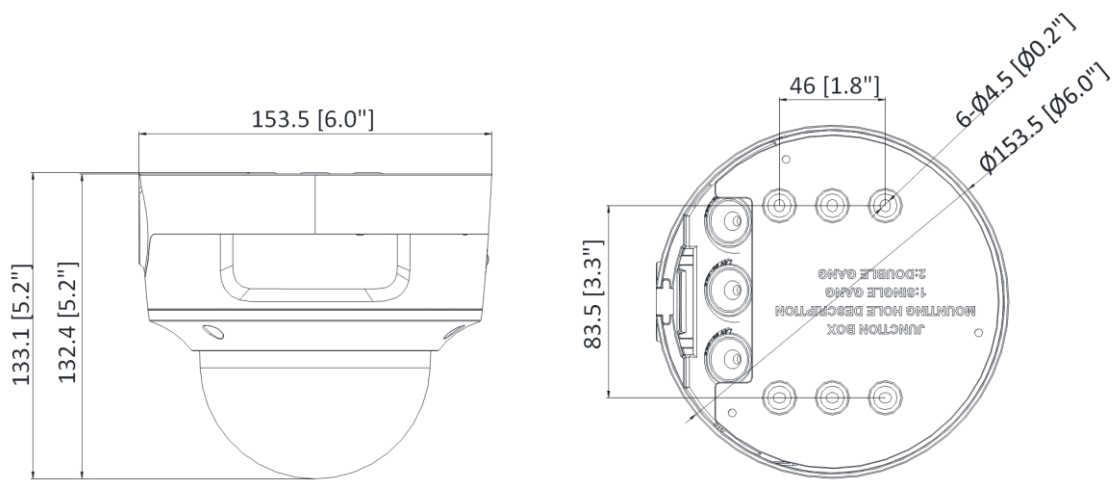

▪ Specification

Camera	
Image Sensor	1/1.8" Progressive Scan CMOS
Min. Illumination	Color: 0.003 Lux @ (F1.4, AGC ON), B/W: 0 Lux with IR
Shutter Speed	1/3 s to 1/100,000 s
Slow Shutter	Yes
P/N	P/N
Wide Dynamic Range	120 dB
Day & Night	IR cut filter
Angle Adjustment	Pan: 0° to 355°, tilt: 0° to 75°, rotate: 0° to 355°
Power-off Memory	Yes
Lens	
Lens Type	Varifocal lens, motorized lens, 2.8 to 12 mm
Iris Type	Fixed
Focal Length & FOV	2.8 to 12 mm: horizontal FOV 108° to 46°, vertical FOV 58° to 26°, diagonal FOV 127° to 52°
Aperture	F1.4
Lens Mount	Ø14
DORI	
DORI	2.8 to 12 mm: Wide: D: 86.0 m, O: 34.1 m, R: 17.2 m, I: 8.6 m Tele: D: 214.0 m, O: 84.9 m, R: 42.8 m, I: 21.4 m
Illuminator	
Supplement Light Type	IR
IR Range	Up to 40 m
IR Wavelength	850 nm
Smart Supplement Light	Yes
Video	
Max. Resolution	3840 × 2160
Main Stream	50 Hz: 25 fps (3840 × 2160, 3200 × 1800, 2688 × 1520, 1920 × 1080, 1280 × 720) 60 Hz: 24 fps (3840 × 2160) 30 fps (3200 × 1800, 2688 × 1520, 1920 × 1080, 1280 × 720)
Sub-Stream	50 Hz: 25 fps (1280 × 720, 640 × 480, 640 × 360) 60 Hz: 30 fps (1280 × 720, 640 × 480, 640 × 360)
Third Stream	50 Hz: 10 fps (1920 × 1080, 1280 × 720, 640 × 480, 640 × 360) 60 Hz: 10 fps (1920 × 1080, 1280 × 720, 640 × 480, 640 × 360) *Third stream is supported under certain settings.
Video Compression	Main stream: H.265/H.264/H.264+/H.265+ Sub-stream: H.265/H.264/MJPEG Third stream: H.265/H.264 *Third stream is supported under certain settings.
Video Bit Rate	32 Kbps to 16 Mbps
H.264 Type	Baseline Profile/Main Profile/High Profile
H.265 Type	Main Profile
H.264+	Main stream supports

▪ Available Model

DS-2CD2786G2-IZS (2.8 to 12 mm)

▪ **Dimension**

Unit: mm (inch)

▪ **Accessory**

▪ **Optional**

DS-1476ZJ-SUS Corner Mount	DS-1473ZJ-155 Wall Mount	DS-1227ZJ-DM37 In-ceiling Mount	DS-1471ZJ-155 Pendant Mount	DS-1475ZJ-SUS Vertical Pole Mount
				
DS-1473ZJ-155B Wall Mount				