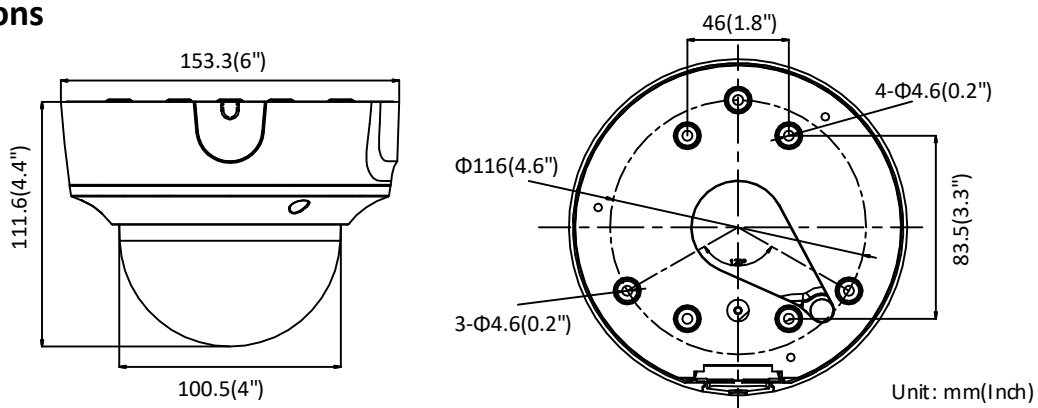

Dimensions	Camera: Φ 153.3 × 111.6mm (Φ 6" × 4.4")
Weight	Camera: 900 g (2 lb.) With package: 1300 g (2.9 lb.)

Available Model:

DS-2CD2785G1-IZ (2.8 to 12 mm), DS-2CD2785G1-IZS (2.8 to 12 mm)

▪ Typical Application

Hikvision products are classified into three levels according to their anti-corrosion performance. Refer to the following description to choose for your using environment.

This model has NO SPECIFIC PROTECTION.

Level	Description
Top-level protection	Hikvision products at this level are equipped for use in areas where professional anti-corrosion protection is a must. Typical application scenarios include coastlines, docks, chemical plants, and more.
Moderate protection	Hikvision products at this level are equipped for use in areas with moderate anti-corrosion demands. Typical application scenarios include coastal areas about 2 kilometers (1.24 miles) away from coastlines, as well as areas affected by acid rain.
No specific protection	Hikvision products at this level are equipped for use in areas where no specific anti-corrosion protection is needed.

Dimensions