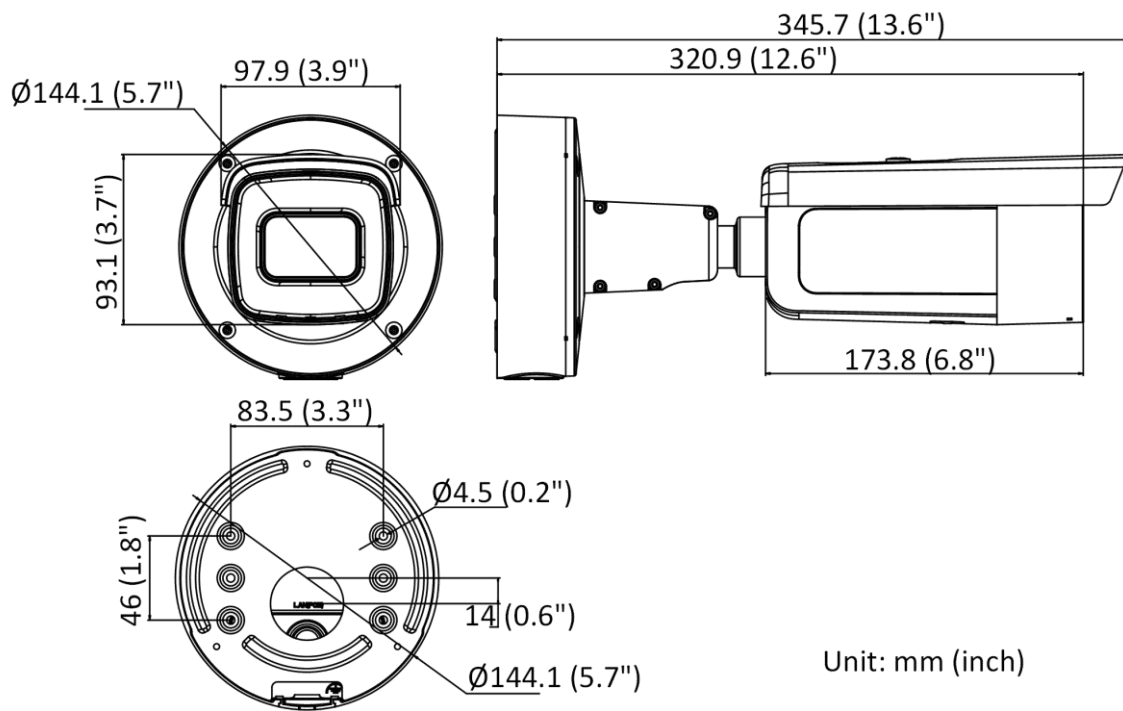

▪ **Dimension**

▪ **Accessory**

▪ **Optional**

DS-1476ZJ-SUS Corner Mount	DS-1275ZJ-S-SUS Vertical Pole Mount	DS-2251ZJ Pendant Mount	DS-1475ZJ-SUS(Black) Vertical Pole Mount