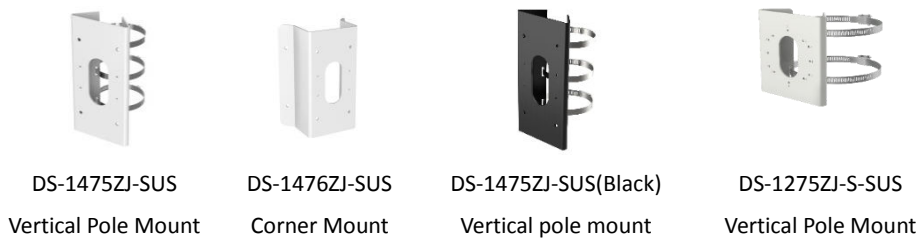

Material	Metal
Dimensions	Φ144.13×332.73 mm (Φ5.67"× 13.10")
Weight	Camera: Approx. 1890 g (4.17 lb.)

**Available Model:**

DS-2CD2625FWD-IZS

**Dimensions**

**Accessories**

Distributed by

**HIKVISION®****Headquarters**