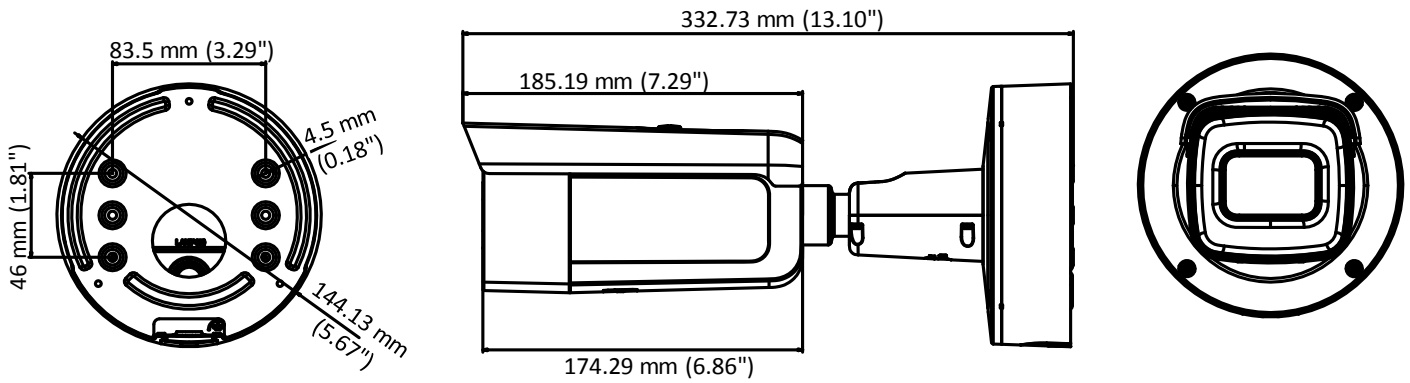

## Specifications

<b>Camera</b>	
Image Sensor	1/2.8" Progressive Scan CMOS
Min. Illumination	Color: 0.005 Lux @ (F1.2, AGC ON), 0 Lux with IR Color: 0.0068 Lux @ (F1.4, AGC ON), 0 Lux with IR
Shutter Speed	1/3 s to 1/100,000 s
Slow Shutter	Yes
Day & Night	IR Cut Filter
Digital Noise Reduction	3D DNR
WDR	120dB
3-Axis Adjustment	Pan: 0° to 360°, tilt: 0° to 90°, rotate: 0° to 360°
<b>Lens</b>	
Focal length	2.8 to 12 mm
Lens Type	Motorized
Aperture	F1.4
Focus	Auto
FOV	Horizontal field of view: 105° to 35° Vertical field of view: 56° to 20° Diagonal field of view: 126° to 40.5°
Lens Mount	Φ14
<b>IR</b>	
IR Range	Up to 50 m
Wavelength	850nm
<b>Compression Standard</b>	
Video Compression	Main stream: H.265/H.264 Sub stream: H.265/H.264/MJPEG Third stream: H.265/H.264
H.264 Type	Main Profile/High Profile
H.264+	Main stream supports
H.265 Type	Main Profile
H.265+	Main stream supports
Video Bit Rate	32 Kbps to 16 Mbps
Audio Compression	G722.1/G.711/G726/MP2L2/PCM/MP3
Audio Bit Rate	64Kbps(G.711)/16Kbps(G.722.1)/16Kbps(G.726)/32-192Kbps(MP2L2)/8Kbps-320Kbps(MP3)
<b>Smart Feature-set</b>	
Smart Event	Line crossing detection, intrusion detection, unattended baggage detection, object removal detection, face detection, scene change detection
Basic Event	Motion detection, video tampering alarm, exception (network disconnected, IP address conflict, illegal login, HDD full, HDD error)
Linkage Method	Trigger recording: memory card, network storage, pre-record and post-record Trigger captured pictures uploading: FTP, HTTP, NAS, Email Trigger notification: HTTP, ISAPI, alarm output, Email
Region of Interest	Support 1 fixed region for main stream and sub-stream
<b>Image</b>	
Max. Resolution	1920 × 1080
Main Stream	50Hz: 25fps (1920 × 1080, 1280 × 960, 1280×720)

Material	Metal
Dimensions	Φ144.13×332.73 mm (Φ5.67"× 13.10")
Weight	Camera: Approx. 1890 g (4.17 lb.)

**Available Model:**

DS-2CD2625FWD-IZS

**Dimensions**

**Accessories**

Distributed by

**HIKVISION®****Headquarters**