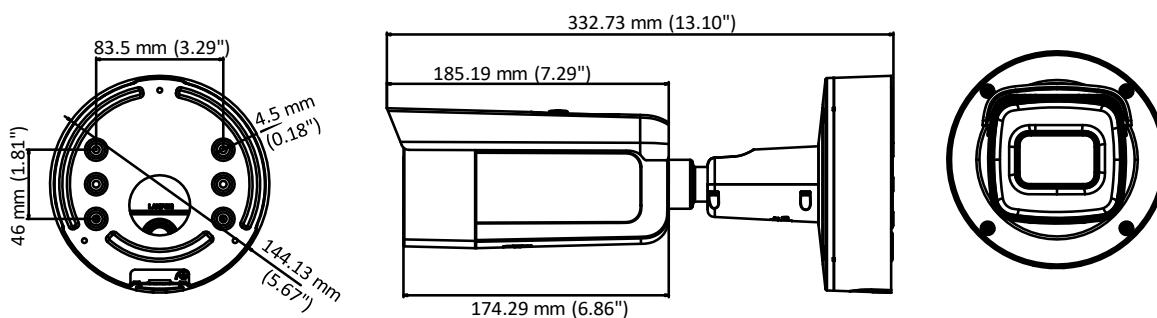

Material	Metal
Dimensions	Φ144.13×332.73 mm (Φ5.67"× 13.10")
Weight	Camera: Approx. 1890 g (4.17 lb.)

Available Model:

DS-2CD2625FHWD-IZS

▪ Typical Application

Hikvision products are classified into three levels according to their anti-corrosion performance. Refer to the following description to choose for your using environment.

This model has NO SPECIFIC PROTECTION.

Level	Description
Top-level protection	Hikvision products at this level are equipped for use in areas where professional anti-corrosion protection is a must. Typical application scenarios include coastlines, docks, chemical plants, and more.
Moderate protection	Hikvision products at this level are equipped for use in areas with moderate anti-corrosion demands. Typical application scenarios include coastal areas about 2 kilometers (1.24 miles) away from coastlines, as well as areas affected by acid rain.
No specific protection	Hikvision products at this level are equipped for use in areas where no specific anti-corrosion protection is needed.

Dimensions

Accessories