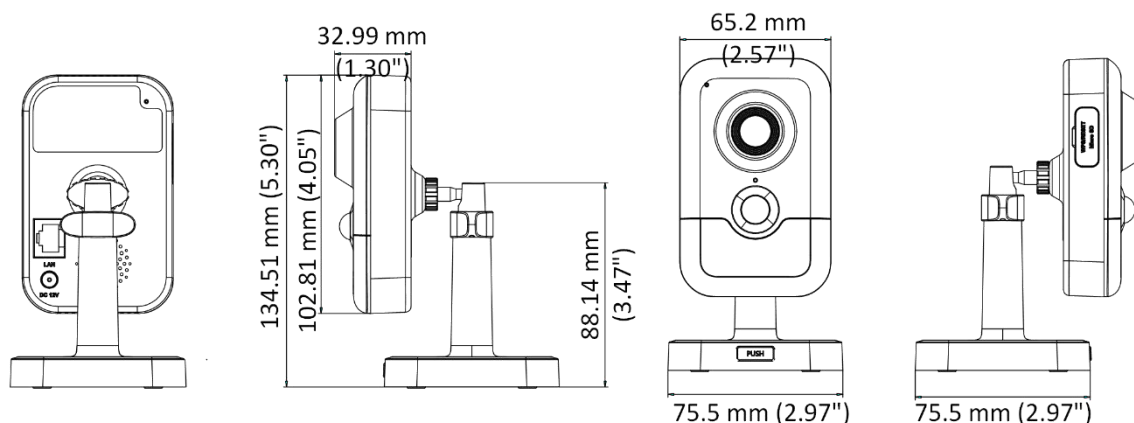

Reset	Yes
Startup and Operating Conditions	-10 °C to +40 °C (14 °F to +104 °F). Humidity 95% or less (non-condensing)
Power Supply	12 VDC ± 25% PoE: 802.3af, Class 3
Power Consumption and Current	12 VDC, 0.5 A, max. 6 W, Ø5.5 mm coaxial plug power PoE: 802.3af, 36 V to 57 V, 0.2 A to 0.1 A, max. 7 W
Material	Plastic
Dimensions	102.8 mm × 65.2 mm × 32.6 mm (4.1" × 2.6" × 1.3")
Weight	Camera: Approx. 128 g (0.3 lb.)

▪ Available Model

DS-2CD2443G0-IW (2.8/4 mm)

▪ Typical Application

Hikvision products are classified into three levels according to their anti-corrosion performance. Refer to the following description to choose for your using environment.

This model has NO SPECIFIC PROTECTION.

Level	Description
Top-level protection	Hikvision products at this level are equipped for use in areas where professional anti-corrosion protection is a must. Typical application scenarios include coastlines, docks, chemical plants, and more.
Moderate protection	Hikvision products at this level are equipped for use in areas with moderate anti-corrosion demands. Typical application scenarios include coastal areas about 2 kilometers (1.24 miles) away from coastlines, as well as areas affected by acid rain.
No specific protection	Hikvision products at this level are equipped for use in areas where no specific anti-corrosion protection is needed.

▪ Dimension