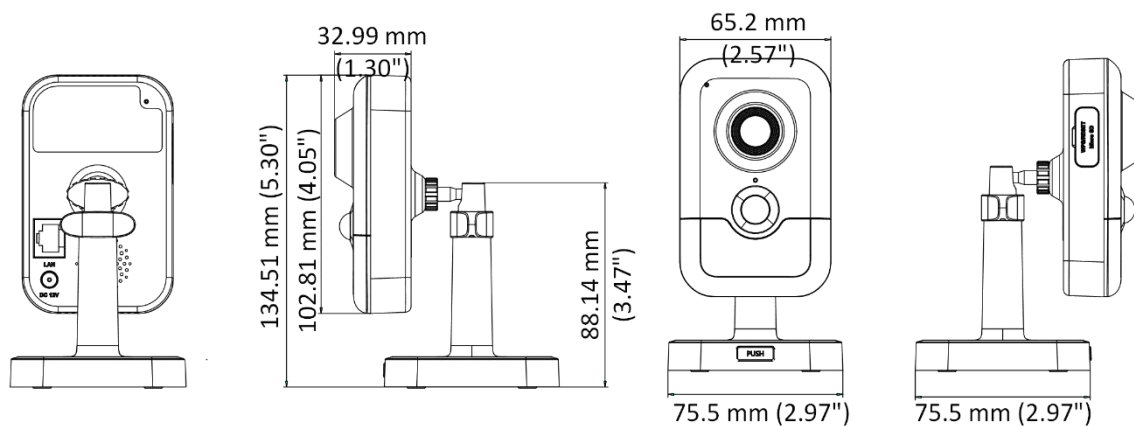

Reset	Yes
Startup and Operating Conditions	-10 °C to +40 °C (14 °F to +104 °F). Humidity 95% or less (non-condensing)
Power Supply	12 VDC ± 25% PoE: 802.3af, Class 3
Power Consumption and Current	12 VDC, 0.5 A, max. 6 W, Ø5.5 mm coaxial plug power PoE: 802.3af, 36 V to 57 V, 0.2 A to 0.1 A, max. 7 W
Material	Plastic
Dimensions	102.8 mm × 65.2 mm × 32.6 mm (4.1" × 2.6" × 1.3")
Weight	Camera: Approx. 128 g (0.3 lb.)

▪ Available Model

DS-2CD2443G0-IW (2.8/4 mm)

▪ Typical Application

Hikvision products are classified into three levels according to their anti-corrosion performance. Refer to the following description to choose for your using environment.

This model has NO SPECIFIC PROTECTION.

Level	Description
Top-level protection	Hikvision products at this level are equipped for use in areas where professional anti-corrosion protection is a must. Typical application scenarios include coastlines, docks, chemical plants, and more.
Moderate protection	Hikvision products at this level are equipped for use in areas with moderate anti-corrosion demands. Typical application scenarios include coastal areas about 2 kilometers (1.24 miles) away from coastlines, as well as areas affected by acid rain.
No specific protection	Hikvision products at this level are equipped for use in areas where no specific anti-corrosion protection is needed.

▪ Dimension