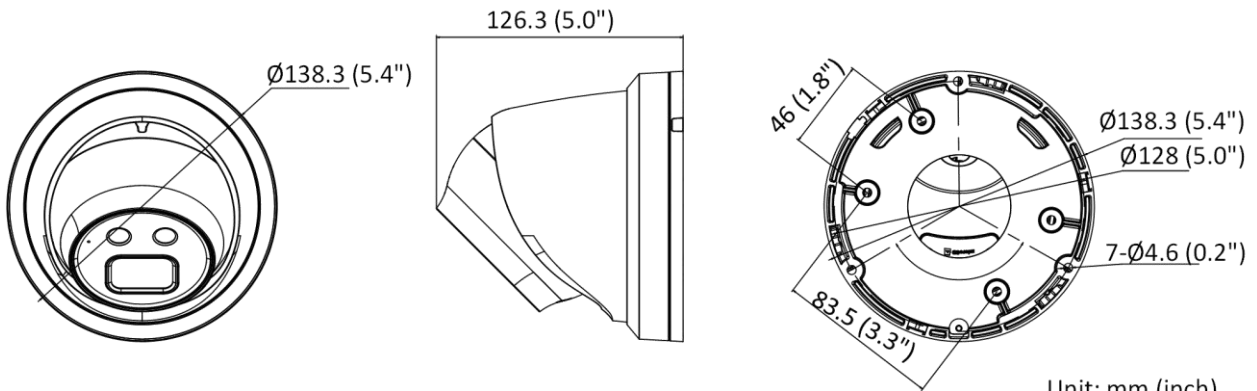

▪ **Dimension**

▪ **Accessory**

▪ **Optional**

DS-1276ZJ-SUS Corner Mount	DS-1275ZJ-SUS Vertical Pole Mount	DS-1271ZJ-140 Pendant Mount	DS-1273ZJ-140(BLACK) Wall Mount	DS-1273ZJ-140B Wall Mount
DS-1273ZJ-140 Wall Mount	DS-1280ZJ-PT6 Junction Box