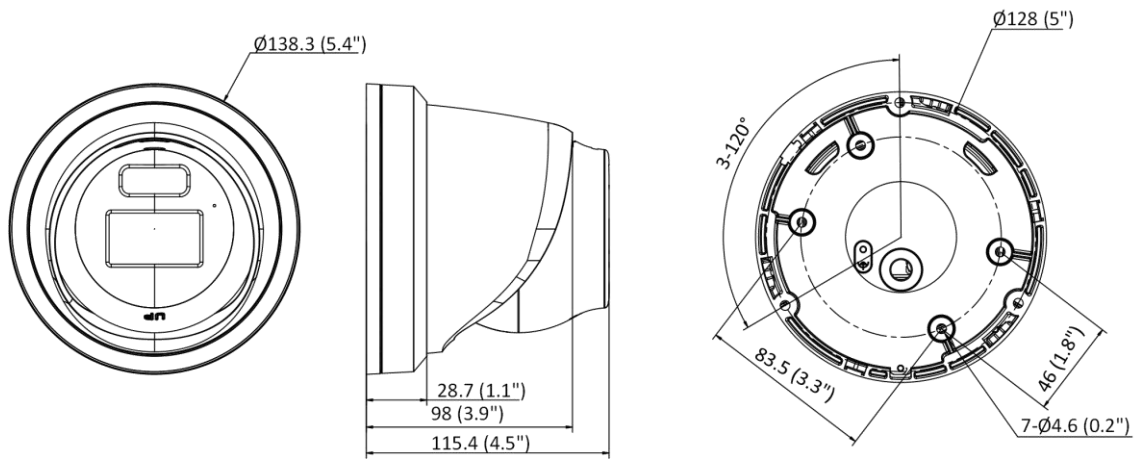

Level	Description
Top-level protection	Hikvision products at this level are equipped for use in areas where professional anti-corrosion protection is a must. Typical application scenarios include coastlines, docks, chemical plants, and more.
Moderate protection	Hikvision products at this level are equipped for use in areas with moderate anti-corrosion demands. Typical application scenarios include coastal areas about 2 kilometers (1.24 miles) away from coastlines, as well as areas affected by acid rain.
No specific protection	Hikvision products at this level are equipped for use in areas where no specific anti-corrosion protection is needed.

▪ **Dimension**

Unit: mm (inch)

▪ **Accessory**

▪ **Optional**

DS-1273ZJ-140B Wall Mount	DS-1273ZJ-140 Wall Mount	DS-1275ZJ-SUS Vertical Pole Mount	DS-1280ZJ-PT6 Junction Box	DS-1276ZJ-SUS Corner Mount
DS-1271ZJ-140 Pendant Mount