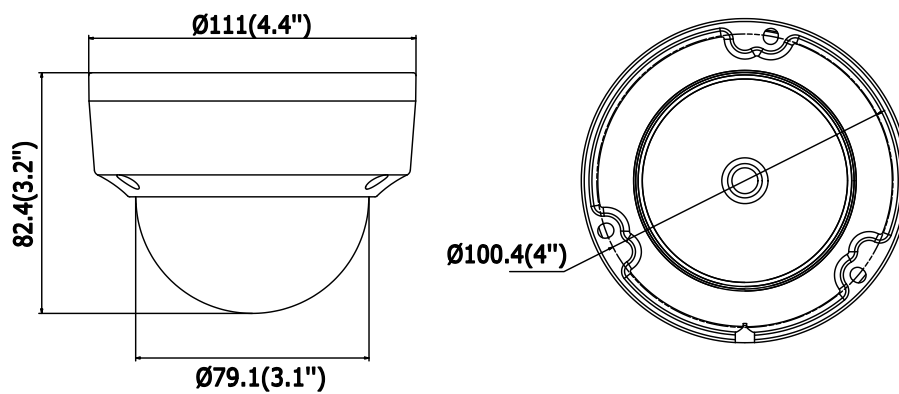

Dimensions	Camera: $\Phi 111 \times 82.4$ mm ($\Phi 4.4'' \times 3.2''$) Package: $134 \times 134 \times 108$ mm ($5.27'' \times 5.27'' \times 4.25''$)
Weight	Camera: 500 g (1.1 lb.)

Available Model

DS-2CD2185FWD-I (2.8/4/6/8/12 mm), DS-2CD2185FWD-IS (2.8/4/6/8/12 mm)

Dimension

Unit: mm (inch)

Accessory