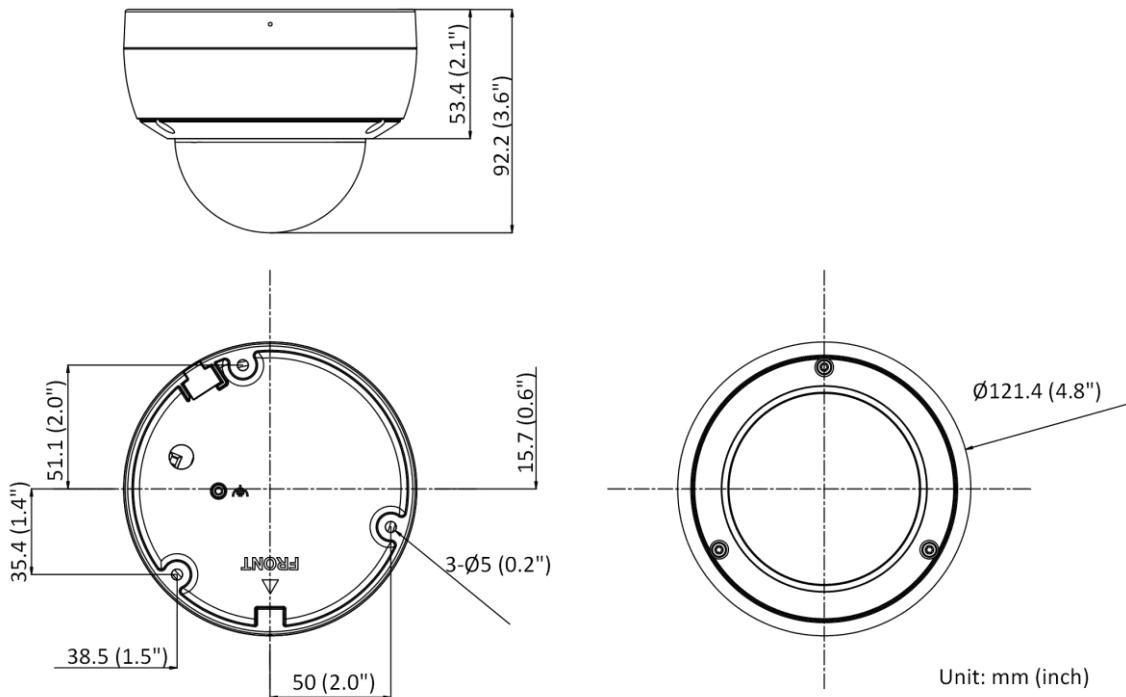

▪ **Available Model**

- DS-2CD2146G2-IS (2.8/4/6 mm)
- DS-2CD2146G2-ISU (2.8/4/6 mm)
- DS-2CD2146G2-I (2.8/4/6 mm)

▪ **Dimension**

▪ **Accessory**

▪ **Optional**

DS-1276ZJ-SUS Corner Mount	DS-1272ZJ-120 Wall Mount	DS-1275ZJ-SUS Vertical Pole Mount	DS-1271ZJ-120 Pendant Mount	DS-1280ZJ-DM46 Junction Box
DS-1272ZJ-120B Wall Mount	DS-1253ZJ-M Water-proof