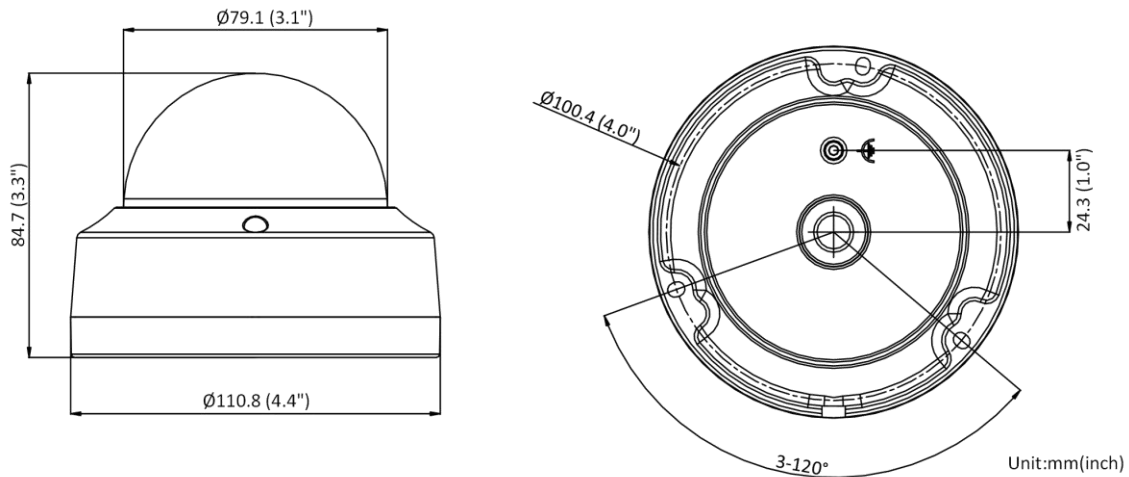

Moderate protection	Hikvision products at this level are equipped for use in areas with moderate anti-corrosion demands. Typical application scenarios include coastal areas about 2 kilometers (1.24 miles) away from coastlines, as well as areas affected by acid rain.
No specific protection	Hikvision products at this level are equipped for use in areas where no specific anti-corrosion protection is needed.

▪ Dimension

▪ Accessory

▪ Optional

DS-1280ZJ-DM18 Junction Box	DS-1250ZJ Rain Shade	DS-1259ZJ Inclined Ceiling Mount	DS-1272ZJ-110 Wall Mount	DS-1272ZJ-110B Wall Mount
DS-1276ZJ-SUS Corner Mount	DS-1258ZJ Wall Mount	DS-1275ZJ-SUS Vertical Pole Mount	DS-1271ZJ-110 Pendant Mount