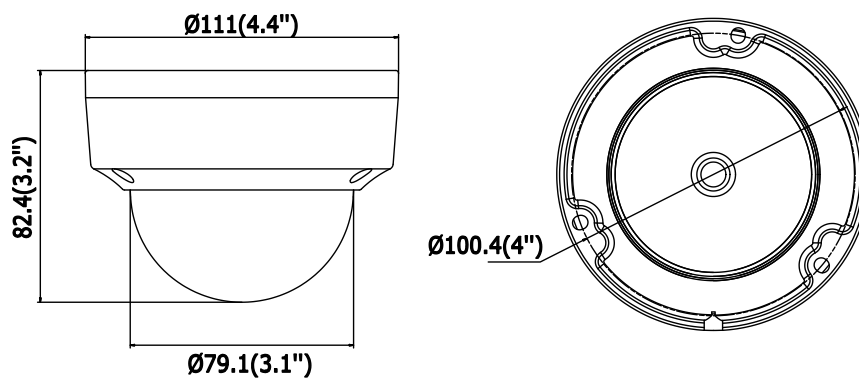

Dimensions	Camera: $\Phi 111 \times 82.4$ mm ($\Phi 4.4'' \times 3.2''$) Package: $134 \times 134 \times 108$ mm ($5.27'' \times 5.27'' \times 4.25''$)
Weight	Camera: 500 g (1.1 lb.)

Available Model

DS-2CD2125FHWD-I (2.8/4/6/8/12 mm), DS-2CD2125FHWD-IS (2.8/4/6/8/12 mm)

▪ Typical Application

Hikvision products are classified into three levels according to their anti-corrosion performance. Refer to the following description to choose for your using environment.

This model has NO SPECIFIC PROTECTION.

Level	Description
Top-level protection	Hikvision products at this level are equipped for use in areas where professional anti-corrosion protection is a must. Typical application scenarios include coastlines, docks, chemical plants, and more.
Moderate protection	Hikvision products at this level are equipped for use in areas with moderate anti-corrosion demands. Typical application scenarios include coastal areas about 2 kilometers (1.24 miles) away from coastlines, as well as areas affected by acid rain.
No specific protection	Hikvision products at this level are equipped for use in areas where no specific anti-corrosion protection is needed.

Dimension

Unit: mm (inch)