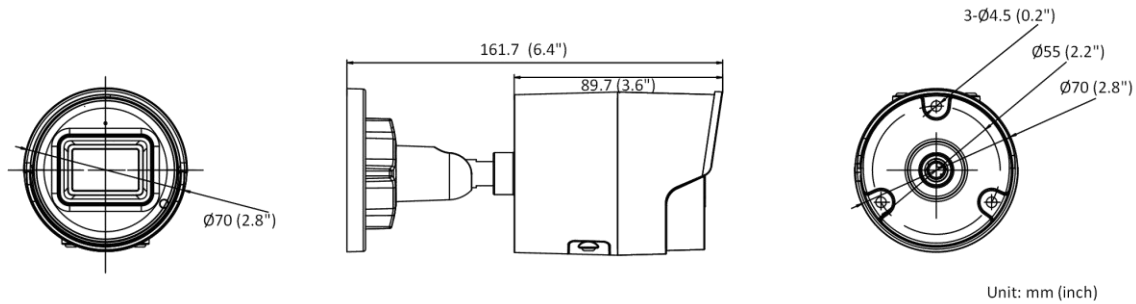

▪ Dimension