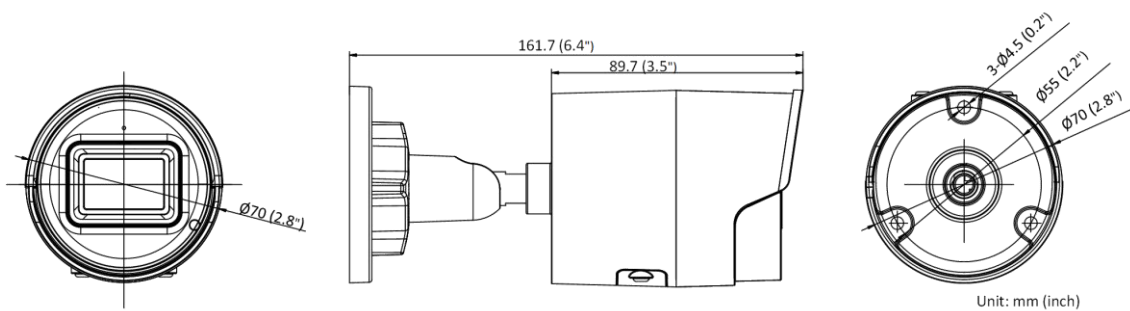

Perimeter Protection	Line crossing detection, intrusion detection, region entrance detection, region exiting detection
<b>General</b>	
Storage Conditions	-30 °C to 60 °C (-22 °F to 140 °F). Humidity 95% or less (non-condensing)
Startup and Operating Conditions	-30 °C to 60 °C (-22 °F to 140 °F). Humidity 95% or less (non-condensing)
Power Supply	12 VDC ± 25%, reverse polarity protection PoE: 802.3af, Class 3
Power Consumption and Current	12 VDC, 0.5 A, max. 6.0 W PoE (802.3af, 36 V to 57 V), 0.2 A to 0.13 A, max. 7.0 W
Power Interface	Ø5.5 mm coaxial power plug
Material	ADC12
Dimension	Ø70 mm × 161.7 mm (Ø2.8" × 6.4")
Package Dimension	216 mm × 121 mm × 118 mm (8.5" × 4.8" × 4.6")
Weight	Approx. 485 g (1.1 lb.)
With Package Weight	Approx. 724 g (1.6 lb.)
Linkage Method	Upload to NAS/memory card/FTP, notify surveillance center, trigger recording, trigger capture, send email
Language	33 languages English, Russian, Estonian, Bulgarian, Hungarian, Greek, German, Italian, Czech, Slovak, French, Polish, Dutch, Portuguese, Spanish, Romanian, Danish, Swedish, Norwegian, Finnish, Croatian, Slovenian, Serbian, Turkish, Korean, Traditional Chinese, Thai, Vietnamese, Japanese, Latvian, Lithuanian, Portuguese (Brazil), Ukrainian
General Function	Anti-flicker, heartbeat, mirror, privacy mask, flash log, password reset via email, pixel counter
Software Reset	Yes
Firmware Version	V5.5.112
<b>Approval</b>	
EMC	FCC (47 CFR Part 15, Subpart B); CE-EMC (EN 55032: 2015, EN 61000-3-2: 2014, EN 61000-3-3: 2013, EN 50130-4: 2011 + A1: 2014); RCM (AS/NZS CISPR 32: 2015); KC (KN 32: 2015, KN 35: 2015)
Safety	UL (UL 60950-1); CB (IEC 60950-1: 2005 + Am 1: 2009 + Am 2: 2013); CE-LVD (EN 60950-1: 2005 + Am 1: 2009 + Am 2: 2013); LOA (IEC/EN 60950-1)
Environment	CE-RoHS (2011/65/EU); WEEE (2012/19/EU); Reach (Regulation (EC) No 1907/2006)
Protection	IP67 (IEC 60529-2013)

## ▪ Dimension

Unit: mm (inch)