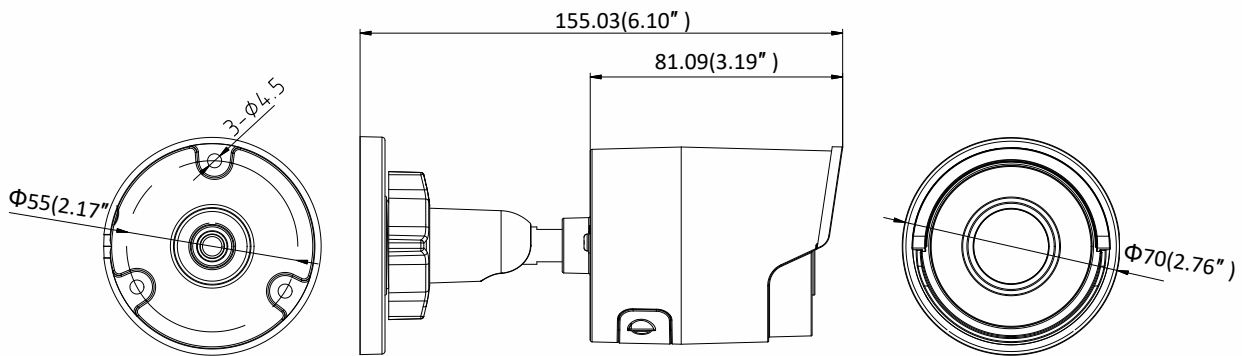

Dimension

Accessory

Distributed by

HIKVISION®

Headquarters

No.555 Qianmo Road, Binjiang District,
Hangzhou 310051, China
T +86-571-8807-5998
overseasbusiness@hikvision.com

Hikvision USA
T +1-909-895-0400
sales.usa@hikvision.com

Hikvision Italy
T +39-0438-6902
info.it@hikvision.com

Hikvision Singapore
T +65-6684-4718
sg@hikvision.com

Hikvision Africa
T +27 (10) 0351172
sale.africa@hikvision.com

Hikvision Europe
T +31-23-55-42-770
info.eu@hikvision.com

Hikvision France
T +33(0)1-85-330-450
info.fr@hikvision.com

Hikvision Oceania
T +61-2-8599-4233
salesau@hikvision.com

Hikvision Hong Kong
T +852-2151-1761

Hikvision Middle East
T +971-4-8816086
salesme@hikvision.com

Hikvision Spain
T +34-91-737-16-55
info.es@hikvision.com

Hikvision Canada
T +1-909-895-0400
sales.usa@hikvision.com

Hikvision Russia
T +7-495-669-67-99
saleru@hikvision.com

Hikvision Poland
T +48-22-460-01-50
potand@hikvision.com

Hikvision Korea
T +82-31-731-8841
sales.korea@hikvision.com

Hikvision India
T +91-22-28469900
sales@pramahikvision.com

Hikvision UK
T +01628-902140
support.uk@hikvision.com

Hikvision Brazil
T +55 11 3318-0050
Latam.support@hikvision.com