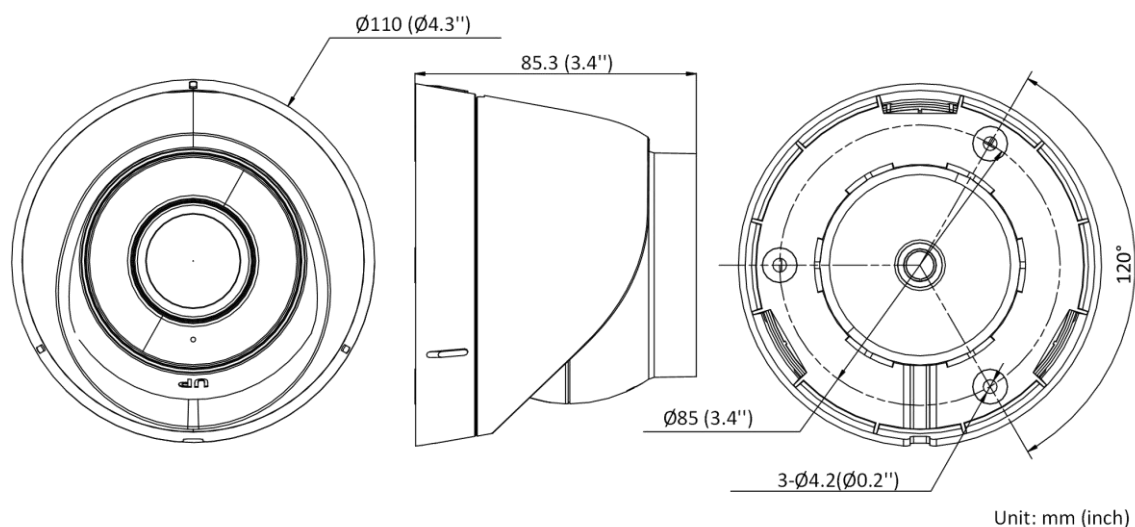

▪ **Dimension**

▪ **Accessory**

▪ **Optional**

DS-1272ZJ-110-TRS Wall mount	DS-1275ZJ-SUS Vertical pole mount	DS-1276ZJ-SUS Corner mount	DS-1280ZJ-S Junction box	DS-1281ZJ-S Inclined ceiling mount