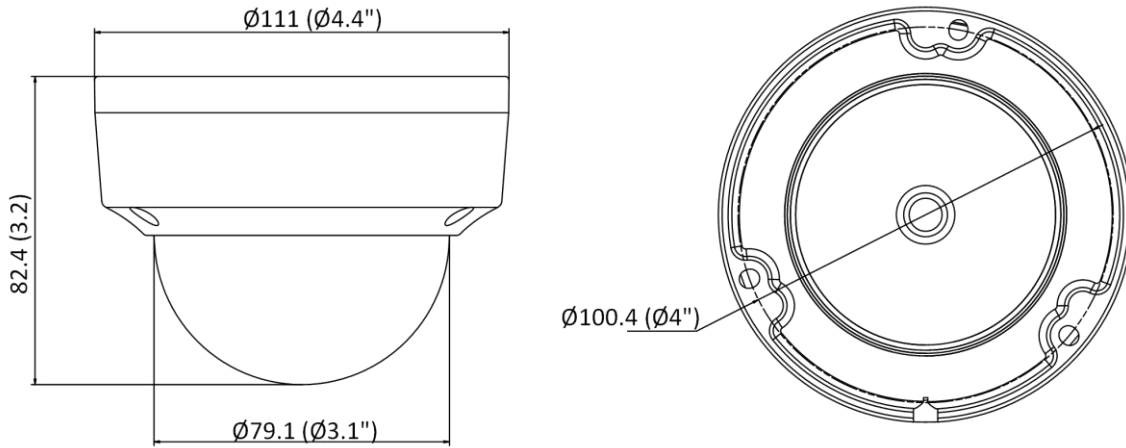

▪ Specification

Camera	
Image Sensor	1/3" progressive scan CMOS
Max. Resolution	2560 × 1440
Min. Illumination	Color: 0.01 Lux @(F2.0, AGC ON), B/W: 0 Lux with IR
Shutter Time	1/3 s to 1/100,000 s
Day & Night	IR cut filter
Angle Adjustment	Pan: 0° to 355°, tilt: 0° to 75°
Lens	
Focal Length & FOV	2.8 mm, horizontal FOV 98.0°, vertical FOV 53.1°, diagonal FOV 114.7° 4 mm, horizontal FOV 78.7°, vertical FOV 43.1°, diagonal FOV 92.3°
Lens Mount	M12
Focus	Fixed
Aperture	F2.0
Lens Type	Fixed focal lens, 2.8 and 4 mm optional
Iris Type	Fixed
Illuminator	
Supplement Light Type	IR
Supplement Light Range	Up to 30 m
IR Wavelength	850 nm
Smart Supplement Light	Yes
Video	
Main Stream	50 Hz: 20 fps (2560 × 1440) 25 fps (1920 × 1080, 1280 × 720) 60 Hz: 20 fps (2560 × 1440) 30 fps (1920 × 1080, 1280 × 720)
Sub-Stream	50 Hz: 25 fps (640 × 480, 640 × 360) 60 Hz: 30 fps (640 × 480, 640 × 360)
Video Compression	Main stream: H.265/H.264/H.264+/H.265+ Sub-stream: H.265/H.264/MJPEG
Video Bit Rate	32 Kbps to 8 Mbps
H.264 Type	Baseline Profile/Main Profile/High Profile
H.265 Type	Main Profile
Region of Interest (ROI)	1 fixed region for main stream
Network	
Protocols	TCP/IP, ICMP, HTTP, HTTPS, FTP, DHCP, DNS, DDNS, RTP, RTSP, RTCP, NTP, UPnP, SMTP, IGMP, QoS, IPv6, Bonjour, IPv4, UDP, SSL/TLS
Simultaneous Live View	Up to 6 channels
API	Open Network Video Interface, ISAPI
User/Host	Up to 32 users. 3 levels: administrator, operator and user
Client	iVMS-4200, Hik-Connect

▪ Available Model

DS-2CD1143G0-I(2.8mm)(C)

DS-2CD1143G0-I(4mm)(C)

▪ Dimension

Unit: mm (inch)

▪ **Accessory**

▪ **Optional**

DS-1272ZJ-110B Wall mount	DS-1258ZJ Wall mount	DS-1272ZJ-110 Wall mount	DS-1271ZJ-110 Pendant Mount	DS-1275ZJ-SUS Vertical pole mount
				
				
DS-1276ZJ-SUS Corner mount	DS-1280ZJ-DM18 Junction box	DS-1259ZJ Inclined ceiling mount	DS-1250ZJ Water-proof	DS-2280ZJ-WA110 Junction box
				