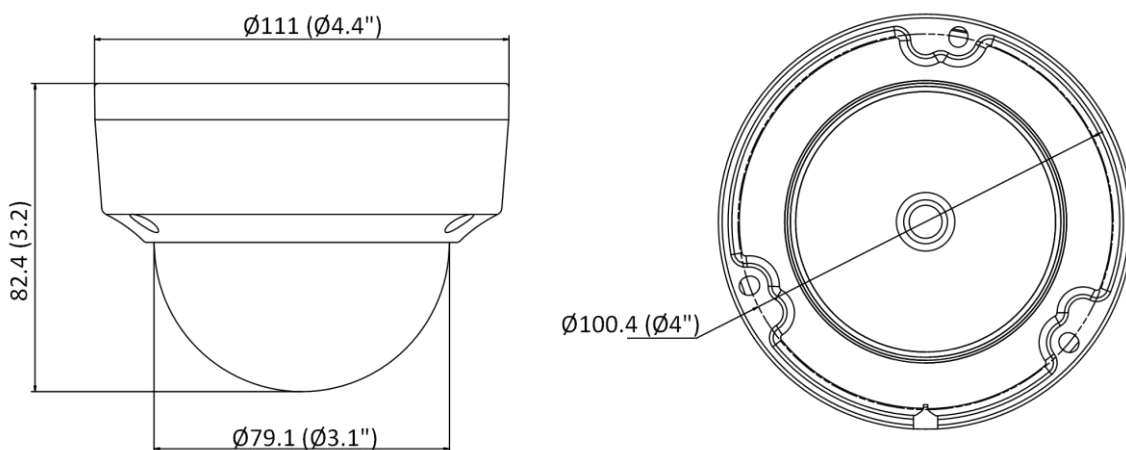

Unit: mm (inch)

▪ **Accessory**

▪ **Optional**

DS-1272ZJ-110B Wall mount	DS-1258ZJ Wall mount	DS-1272ZJ-110 Wall mount	DS-1271ZJ-110 Pendant Mount	DS-1275ZJ-SUS Vertical pole mount
DS-1276ZJ-SUS Corner mount	DS-1280ZJ-DM18 Junction box	DS-1259ZJ Inclined ceiling mount	DS-1250ZJ Water-proof	DS-2280ZJ-WA110 Junction box