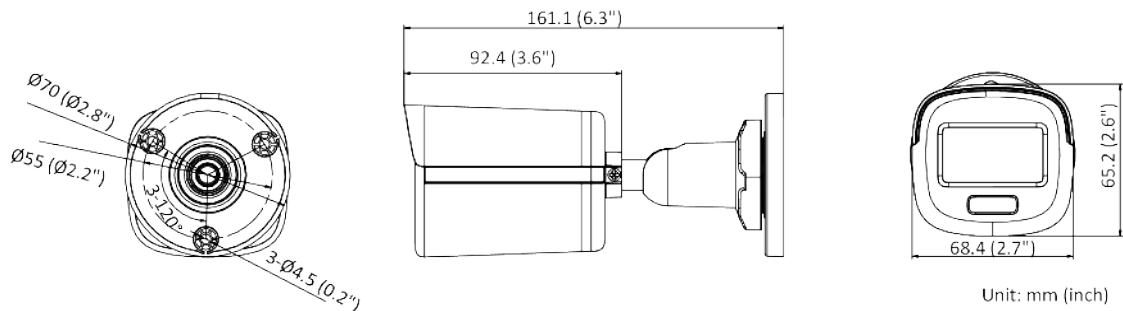

<b>Image</b>	
Day/Night Switch	Day, Night, Auto, Schedule
Image Enhancement	BLC, HLC, 3D DNR
Image Settings	Rotate mode, saturation, brightness, contrast, sharpness, gain, white balance adjustable by client software or web browser
<b>Interface</b>	
Communication Interface	1 RJ45 10M/100M self-adaptive Ethernet port
<b>Intelligent (Traditional Algorithm)</b>	
Basic Event	Motion detection, exception (illegal login)
<b>General</b>	
Linkage Method	Upload to FTP/NAS, notify surveillance center, send email, trigger recording, trigger capture *Note: External device is required.
Web Client Language	English
General Function	Anti-flicker, heartbeat, mirror, privacy masks, flash log, password reset via e-mail, pixel counter
Software Reset	Reset via web browser and client software
Storage Conditions	-30 °C to 60 °C (-22 °F to 140 °F). Humidity 95% or less (non-condensing)
Startup and Operating Conditions	-30 °C to 60 °C (-22 °F to 140 °F). Humidity 95% or less (non-condensing)
Power Supply	12 VDC ± 25%, PoE: 802.3af, Type 1 Class 3, reverse polarity protection
Power Consumption and Current	12 VDC, 0.30 A, max. 3.6 W PoE (802.3af, 36 V to 57 V), 0.20 A to 0.10 A, max. 4.5W
Power Interface	Ø5.5 mm coaxial power plug
Material	Metal
Camera Dimension	68.4 × 65.2 × 161.1 mm (2.7" × 2.6" × 6.3")
Package Dimension	172 × 104 × 80 mm (6.8" × 4.1" × 3.1")
Camera Weight	Approx. 420 g (0.9 lb.)
With Package Weight	Approx. 510g (1.1 lb.)
<b>Approval</b>	
EMC	FCC (47 CFR Part 15, Subpart B); CE-EMC (EN 55032: 2015, EN 61000-3-2: 2014, EN 61000-3-3: 2013, EN 50130-4: 2011 +A1: 2014); RCM (AS/NZS CISPR 32: 2015); IC (ICES-003: Issue 6, 2016); KC (KN 32: 2015, KN 35: 2015)
Safety	UL (UL 60950-1); CB (IEC 60950-1:2005 + Am 1:2009 + Am 2:2013); CE-LVD (EN 60950-1:2005 + Am 1:2009 + Am 2:2013); BIS (IS 13252(Part 1):2010+A1:2013+A2:2015)
Environment	CE-RoHS (2011/65/EU); WEEE (2012/19/EU); Reach (Regulation (EC) No 1907/2006)
Protection	Ingression protection: IP67 (IEC 60529-2013)

## ▪ Dimension