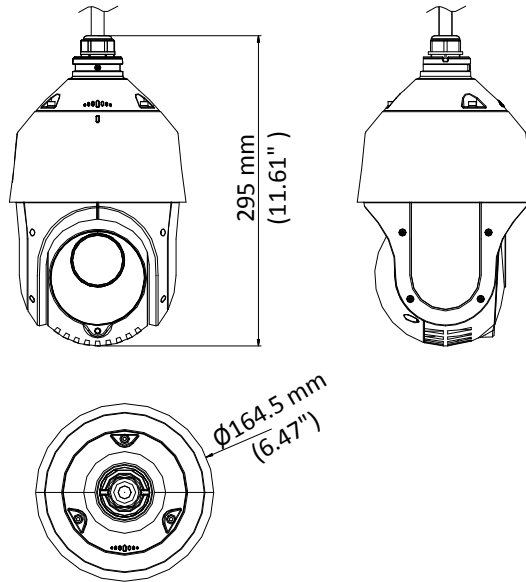

Order Model

DS-2AE4225TI-D(E)

Dimension