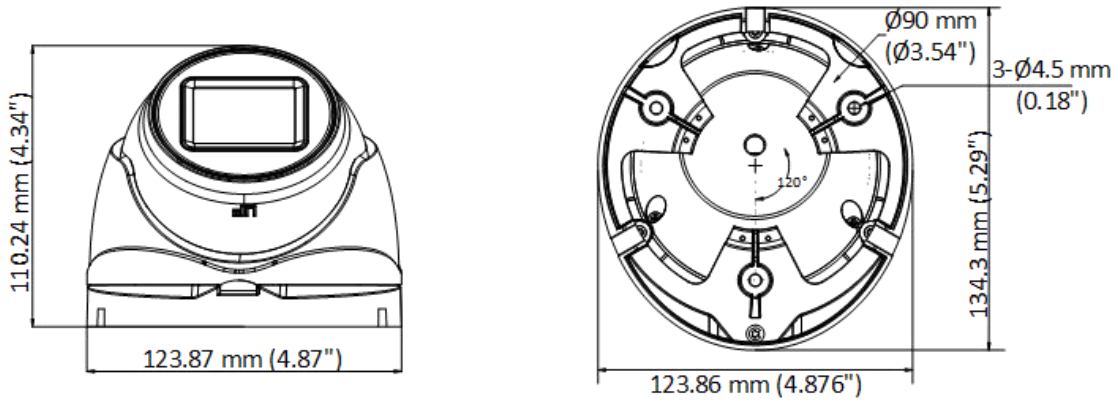

▪ Specification

| Camera | |
|--------------------------|---|
| Image Sensor | 5 MP CMOS |
| Signal System | PAL/NTSC |
| Resolution | 2560 (H) × 1944 (V) |
| Frame Rate | TVI: 5 M @ 20 fps, 4 M @ 30 fps, 4 M @ 25 fps, 1080p @ 30 fps, 1080p @ 25 fps AHD: 5 M @ 20 fps, 4 M @ 30 fps, 4 M @ 25 fps CVI: 4 M @ 30 fps, 4 M @ 25 fps CVBS: PAL/NTSC |
| Min. Illumination | 0.01 Lux @ (F1.6, AGC ON), 0 Lux with IR |
| Shutter Time | PAL: 1/25 s to 1/50,000 s; NTSC: 1/30 s to 1/50,000 s |
| Lens | 2.7 mm to 13.5 mm motorized varifocal lens |
| Field of View | horizontal FOV: 95° to 26°, vertical FOV: 72° to 20°, diagonal FOV: 126° to 33° |
| Lens Mount | Φ14 |
| Day & Night | IR Cut Filter |
| WDR (Wide Dynamic Range) | Digital WDR |
| Angle Adjustment | Pan: 0° to 360°, Tilt: 0° to 75°, Rotation: 0° to 360° |
| Image | |
| Day/Night Mode | Auto/Color/BW (Black and White) |
| Image Mode | STD/HIGH-SAT |
| AGC | Yes |
| White Balance | Auto/Manual |
| AE (Auto Exposure) Mode | DWDR, BLC, HLC, Global |
| Noise Reduction | 2D DNR |
| Language | English |
| Function | Brightness, Smart IR, Sharpness |
| Interface | |
| Video Output | Switchable TVI/AHD/CVI/CVBS |
| General | |
| IR Range | Up to 40 m |
| Operating Conditions | -40°C to 60°C (-40°F to 140°F), Humidity: 90% or less (non-condensing) |
| Power Supply | 12 VDC±15% *You are recommended to use one power adapter to supply the power for one camera. |
| Consumption | Max 6.2 W |
| Protection Level | IP67 |
| Material | Metal |
| Communication | HIKVISION-C |
| Dimension | 123.87 mm × 110.24 mm × 134.3 mm (4.87" × 4.34" × 5.29") |
| Weight | Approx. 555 g (1.22 lb.) |

*5 MP Motorized Varifocal Turret Camera

▪ Available Model

DS-2CE79H0T-IT3ZF(2.7-13.5mm)(C)

▪ **Dimension**

▪ **Accessory**

▪ **Optional**

| DS-1281ZJ-M Inclined Ceiling Mount | DS-1273ZJ-130-TRL Wall Mount | DS-1280ZJ-M Junction Box | DS-1276ZJ-SUS Corner Mount | DS-1275ZJ-SUS Vertical Pole Mount |
|---|---|---|---|---|
|  |  |  |  |  |
|  |  |  |  |  |