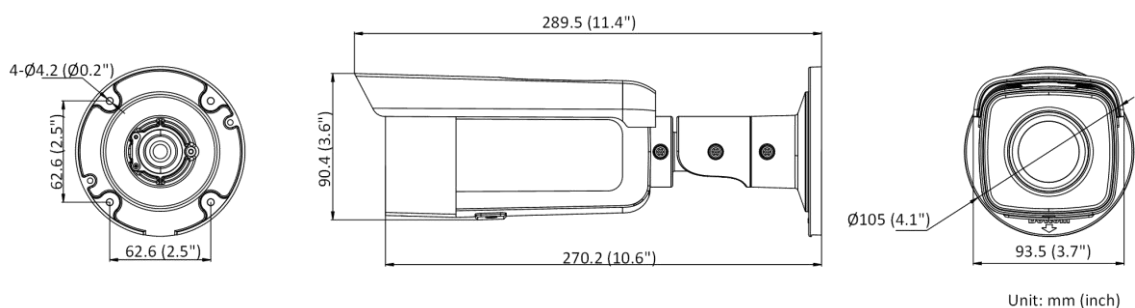

Startup and Operating Conditions	-30 °C to 60 °C (-22 °F to 140 °F). Humidity 95% or less (non-condensing)
Power Supply	12 VDC ± 25%, reverse polarity protection PoE: 802.3af, Class 3
Power Consumption and Current	12 VDC, 0.7 A, max. 8.5 W PoE (802.3af, 36 V to 57 V), 0.27 A to 0.17 A, max. 9.5 W
Power Interface	Ø5.5 mm coaxial power plug
Material	Front cover: metal, back cover: metal
Camera Dimension	Ø105 × 289.5 mm (Ø4.1" × 11.4")
Package Dimension	385 × 190 × 180 mm (15.2" × 7.5" × 7.1")
Camera Weight	Approx. 1260 g (2.8 lb.)
With Package Weight	Approx. 1931 g (4.3 lb.)
Approval	
Class	Class B
EMC	FCC SDoC (47 CFR Part 15, Subpart B); CE-EMC (EN 55032: 2015, EN 61000-3-2: 2014, EN 61000-3-3: 2013, EN 50130-4: 2011 +A1: 2014); RCM (AS/NZS CISPR 32: 2015); IC VoC (ICES-003: Issue 6, 2016)
Safety	UL (UL 60950-1); CB (IEC 60950-1:2005 + Am 1:2009 + Am 2:2013, IEC 62368-1:2014); CE-LVD (EN 60950-1:2005 + Am 1:2009 + Am 2:2013, IEC 62368-1:2014)
Environment	CE-RoHS (2011/65/EU); WEEE (2012/19/EU); Reach (Regulation (EC) No 1907/2006)
Protection	IP67 (IEC 60529-2013)

▪ Available Model

DS-2CD2T87G2-L (2.8/4/6 mm)

▪ Dimension