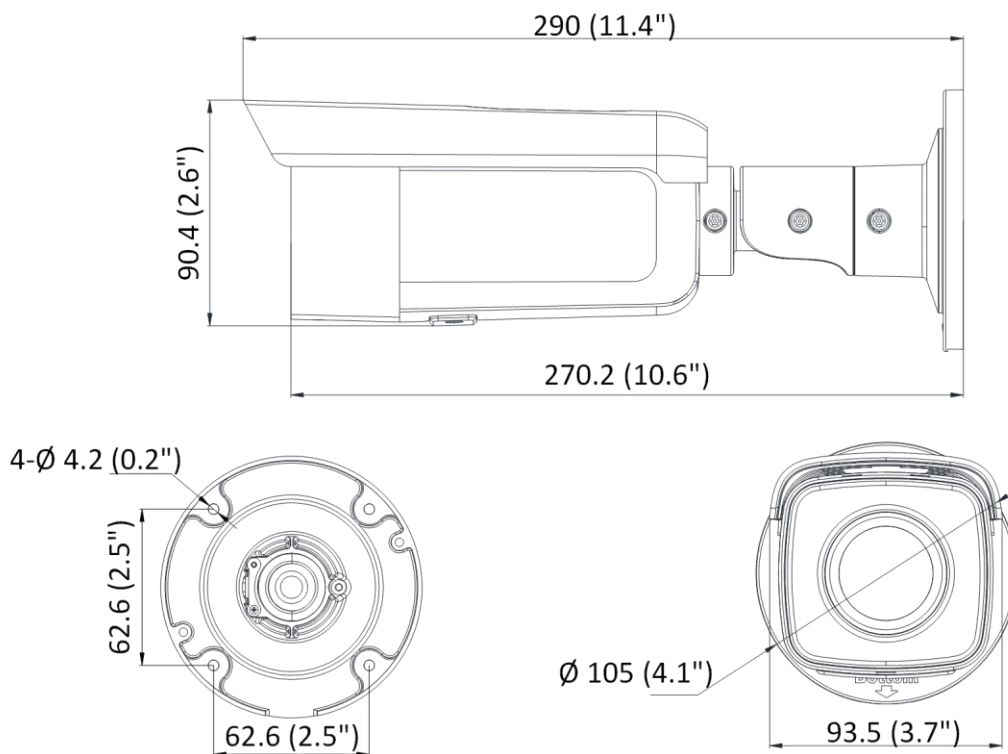

Weight	Camera: approx. 1270 g (2.8 lb.) With package: approx. 1510 g (3.3 lb.)
Approval	
EMC	FCC (47 CFR Part 15, Subpart B); CE-EMC (EN 55032: 2015, EN 61000-3-2: 2014, EN 61000-3-3: 2013, EN 50130-4: 2011 +A1: 2014); RCM (AS/NZS CISPR 32: 2015); IC (ICES-003: Issue 6, 2016); KC (KN 32: 2015, KN 35: 2015)
Safety	UL (UL 60950-1); CB (IEC 60950-1:2005 + Am 1:2009 + Am 2:2013); CE-LVD (EN 60950-1:2005 + Am 1:2009 + Am 2:2013); BIS (IS 13252(Part 1):2010+A1:2013+A2:2015); LOA (IEC/EN 60950-1)
Chemistry	CE-RoHS (2011/65/EU); WEEE (2012/19/EU); Reach (Regulation (EC) No 1907/2006)
Protection	Ingress protection: IP67 (IEC 60529-2013)

* Listed resolutions are only selectable options. It does not mean that all streams can work at their maximum resolution at the same time.

Available Model

- DS-2CD2T86G2-2I (2.8 mm)
- DS-2CD2T86G2-2I (4 mm)
- DS-2CD2T86G2-2I (6 mm)
- DS-2CD2T86G2-4I (2.8 mm)
- DS-2CD2T86G2-4I (4 mm)
- DS-2CD2T86G2-4I (6 mm)

Dimension

Unit: mm(inch)