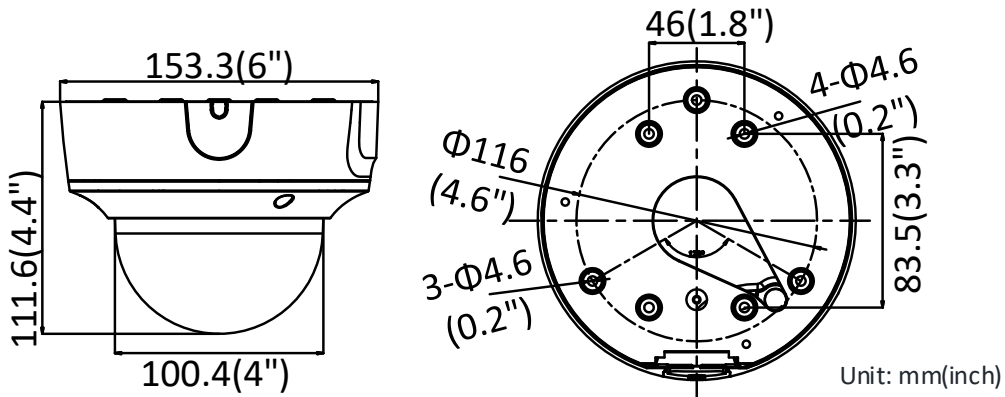

Dimensions

Accessories