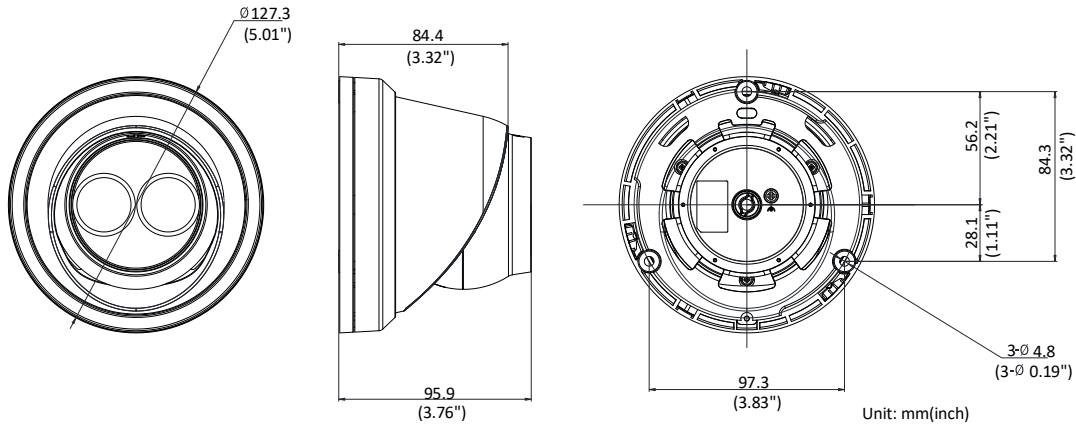

Available Model

DS-2CD2345FWD-I (2.8/4/6/8/12 mm)

Dimension

Accessory