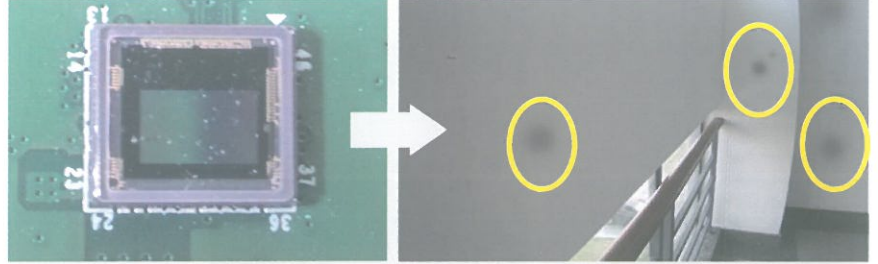

Conventional lens

Hikvision lens

HD HIGH-DEFINITION INTER-SYSTEM PROTOCOL

Hikvision's Inter-System Protocol (ISP) provides videos with more details and real color.

Clear

Color

Comfort

Hikvision cameras

Conventional cameras

MANUFACTURING

Clean Room Assembly

Comparison

Dust on sensor

Automatic Assembly

Clean sensor

HD Lens