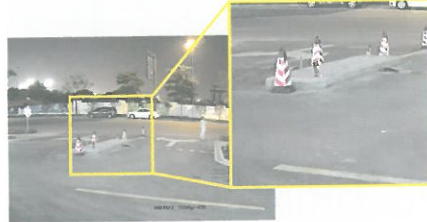

Conventional lens

Hikvision lens

► Large Aperture

With large apertures, Turbo HD cameras maintain better low-light performance.

Conventional lens

Hikvision lens

► Low Distortion

Hikvision's Turbo HD cameras utilize HD lenses with minimal distortion.