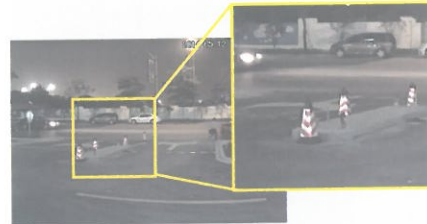

Conventional lens

Hikvision lens

► Large Aperture

With large apertures, Turbo HD cameras maintain better low-light performance.

Conventional lens

Hikvision lens

► Low Distortion

Hikvision's Turbo HD cameras utilize HD lenses with minimal distortion.