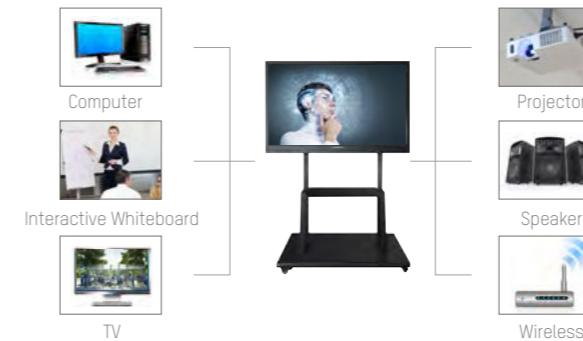

All-in-One Design, Efficient Information Transfer

Information display, interaction, storage, and annotation can all be done in one device.