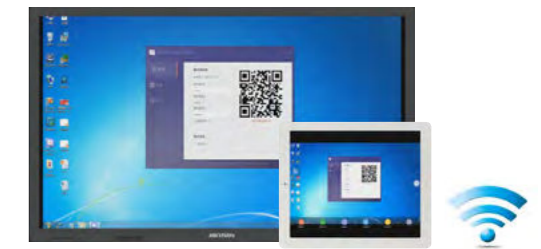

# 04 Smart Interactive Screens

## Multiple Terminal Interaction & Annotation

HIK-ScreenLink App controls and annotates the display from a mobile device through Wi-Fi connection, and all devices share the same display and annotation.