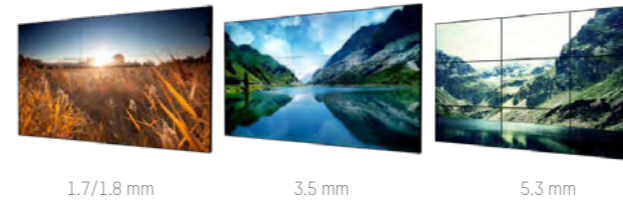

Tiny Bezel Screen Splicing

Choose from a wide range of ultra-thin bezel splicing LCD screens to meet a multitude of requirements and needs.