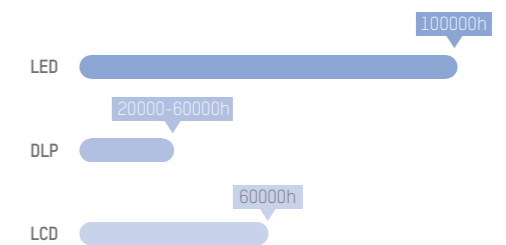

Long Life and Environment Friendly

Manufactured under industry-leading quality control, the dual-power LED video wall has longer life, lower noise pollution, and less power consumption, making it environment friendly and perfect for 24/7 operation.