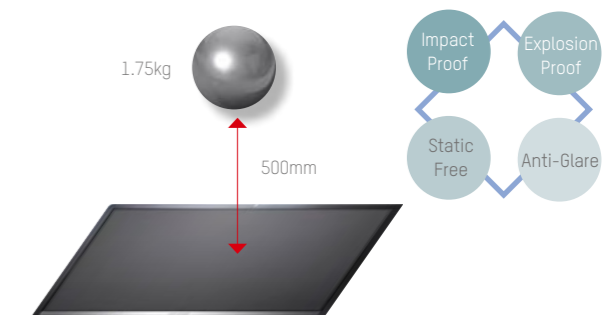

Industrial Screen Protection

All screens are equipped with tempered glass to ensure superb product safety.